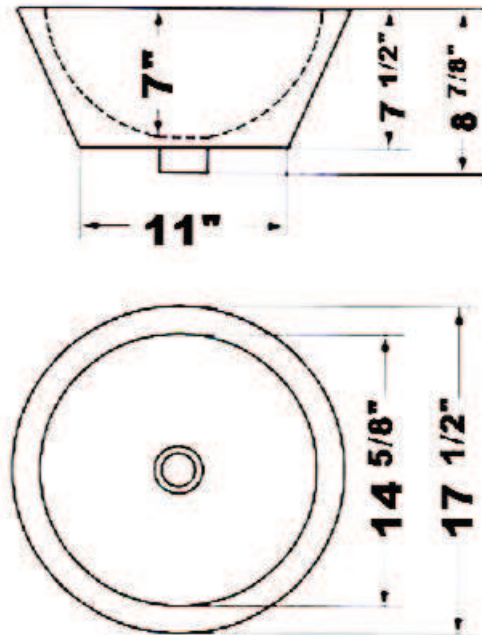

MARINA VESSEL

Cat. No.
LDFD

Basin Diameter: 17 1/2"
Base Diameter: 11"
Flange: 2 1/2" round X 2"D

Features:

- ▶ Made of Fine Fire Clay for Durability
- ▶ Above Counter
- ▶ Contemporary Style
- ▶ No Overflow
- ▶ Cannot be Used with Vessel Faucet if Using **SVPT** or **SBFF** Porcelain Tops.

Colors:

WH White

Compliance Certification
Meets or exceeds the following specifications: ASME 112.19.9M for fine fire clay for durability.

***Please do NOT drill hole without template or actual product.**

Interior Dimensions:

Basin Interior: 14 3/4" x 14 3/4"
Basin Depth: 7 1/2"

Dimensions of fixture are nominal and may vary within the range of tolerances established by ANSI Standard A112.19.2. Dimensions and specifications subject to change without notice.