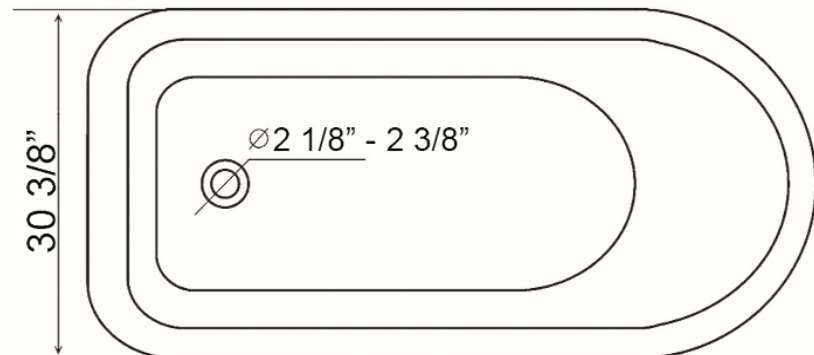

Dimensions of fixture are nominal and may vary within the range of tolerances established by ANSI Standard A112.19.2. Dimensions and specifications subject to change without notice.