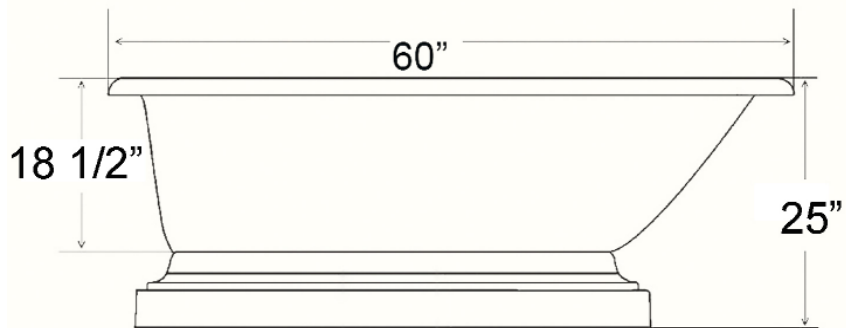

CAST IRON ROLL TOP TUB WITH BASE

Cat. No.
CTR7HB

L: 60"
L (Base): 43"
W: 30 3/8"
W (Base): 22 7/8"
H: 24" (from floor to top of tub)
H(Base): 7 1/2"

The following is recommended for CTR7HB tubs with deck holes:

- Rim mounted faucet: Part# 4601
- Straight bath supplies: Part# 5577
- Leg tub drain: Part# 5599
- For use with shower curtain rod: Part#'s 4062, 4045
- Complete shower unit: Part# 4063

Gallon Capacity: 40
Shipping Weight: 640 lbs.
Empty Weight: 390 lbs.
Filled Weight: 725 lbs.

Features:

- ▶ Inside finish is white enamel
- ▶ 7" Centers in tub deck
- ▶ Tub exterior is white
- ▶ Non-skid strips
- ▶ Cutout in base for waste and overflow
- ▶ Tub and base combinations ship on 2 pallets

Dimensions of fixture are nominal and may vary within the range of tolerances established by ANSI Standard A112.19.2. Dimensions and specifications subject to change without notice.