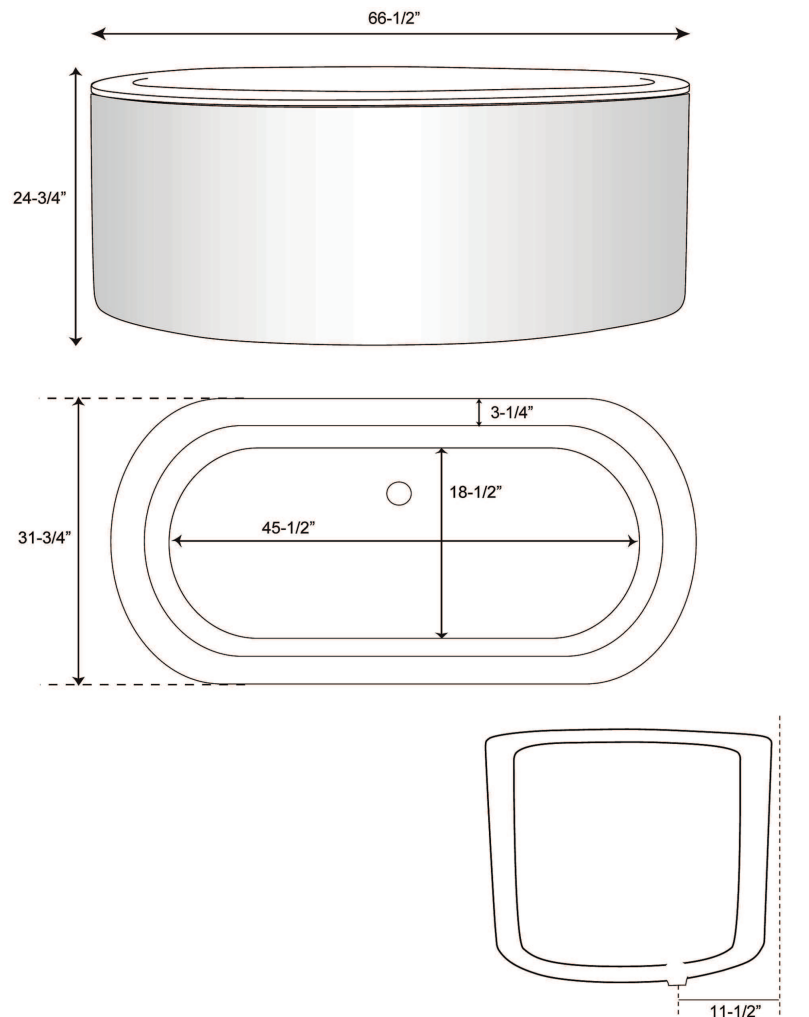

**PEYTON
FREESTANDING
ACRYLIC TUB**

Cat. No.
ATOVN66-SS

L: 66 1/2"
W: 31 3/4"
H: 24 3/4"

Depth: 16" to top of tub

The following is recommended for ATOVN tubs:

- Faucets: part #7082 or #7088
- Use with Freestanding Bath Supplies: part #4502-PL
- Leg tub drain: part #5599LT or #5599TS
- Freestanding faucets: part #7901 or #7913

Gallon Capacity: 58
Shipping Weight: 425 lbs.
Empty Weight: 200 lbs.
Filled Weight: 684 lbs.

Features:

- ▶ Interior walls acrylic sheet
- ▶ No overflow
- ▶ No faucet holes
- ▶ Brushed stainless steel skirt
- ▶ Tub is thoroughly inspected before shipment

Tub Colors:

WH White

Dimensions of fixture are nominal and specifications subject to change without notice.