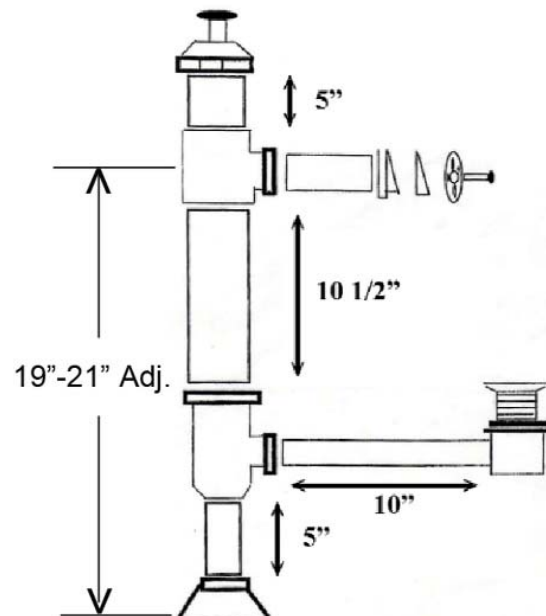

TOWER DRAIN

Cat. No.
5599T

Features:

- ▶ Drain lift outside tub
- ▶ 1 1/2" drain outlets
- ▶ Fits overflow heights 19"-21" from floor
- ▶ Solid brass construction
- ▶ Available in 5 finishes

Finishes:

- CP** Polished Chrome
- BP** Polished Brass
- SN** Brushed Nickel
- PN** Polished Nickel
- ORB** Oil Rubbed Bronze

Dimensions and specifications subject to change without notice.