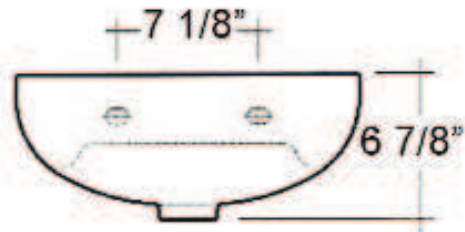

# COMPACT WALL HUNG BASIN 15"

Cat. No.  
4X-531

W: 15"  
D: 11 7/8"  
H: 6 7/8"

## Features:

- ▶ Made of Vitreous China
- ▶ Available with 1 hole on left or right
- ▶ No Overflow

## Interior Dimensions:

Basin Interior: 12 3/4" x 7"  
Basin Depth: 5 1/2"  
Mount holes cc: 7 1/8"

Dimensions of fixture are nominal and may vary within the range of tolerances established by ANSI Standard A112.19.2. Dimensions and specifications subject to change without notice.