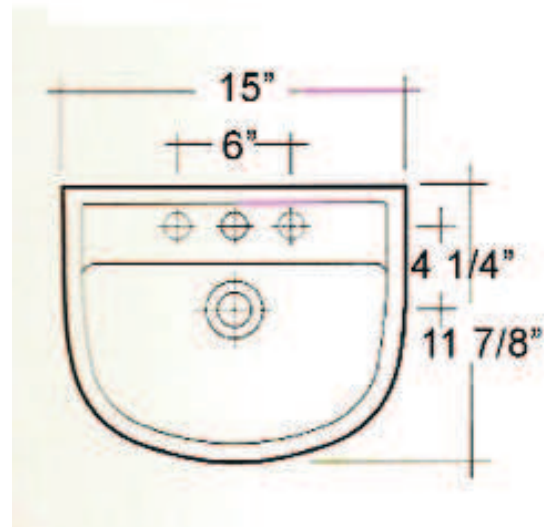

# COMPACT WALL HUNG BASIN 15"

Cat. No.  
4X-531

W: 15"  
D: 11 7/8"  
H: 6 7/8"

## Features:

- ▶ Made of Vitreous China
- ▶ Available with 1 hole on left or right
- ▶ No Overflow

## Colors:

WH White

Meets or exceeds the following specifications: ASME A112.19.2 2008 and CSA B45.1-08 for ceramic plumbing fixtures.

## Interior Dimensions:

Basin Interior: 12 3/4" x 7"  
Basin Depth: 5 1/2"  
Mount holes cc: 7 1/8"

Dimensions of fixture are nominal and may vary within the range of tolerances established by ANSI Standard A112.19.2. Dimensions and specifications subject to change without notice.