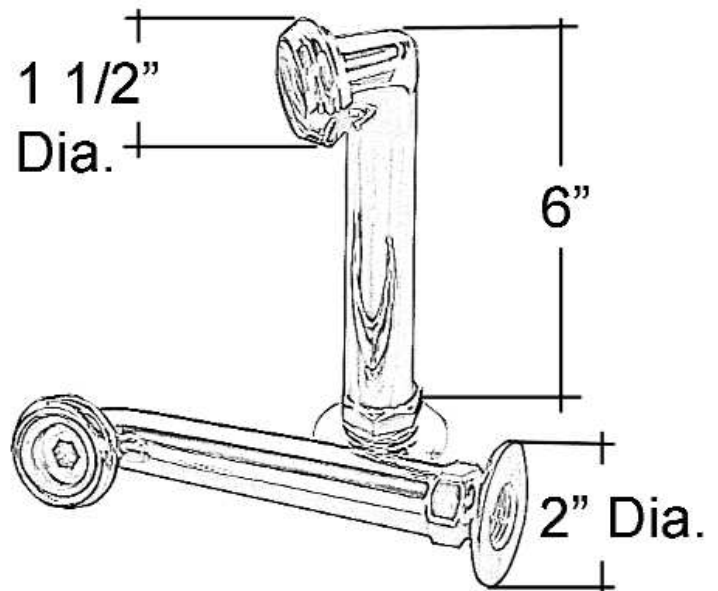

6" ELBOWS

Cat. No.
4503

Features:

- ▶ For Rim Mounted Faucets
- ▶ Sold In Pairs
- ▶ Available in 5 Finishes

Finishes:

- CP** Polished Chrome
- BP** Polished Brass
- SN** Brushed Nickel
- PN** Polished Nickel
- ORB** Oil Rubbed Bronze

L: 6"

Thread Diameter: 3/4"

Dimensions are nominal and may vary. Dimensions and specifications subject to change without notice.