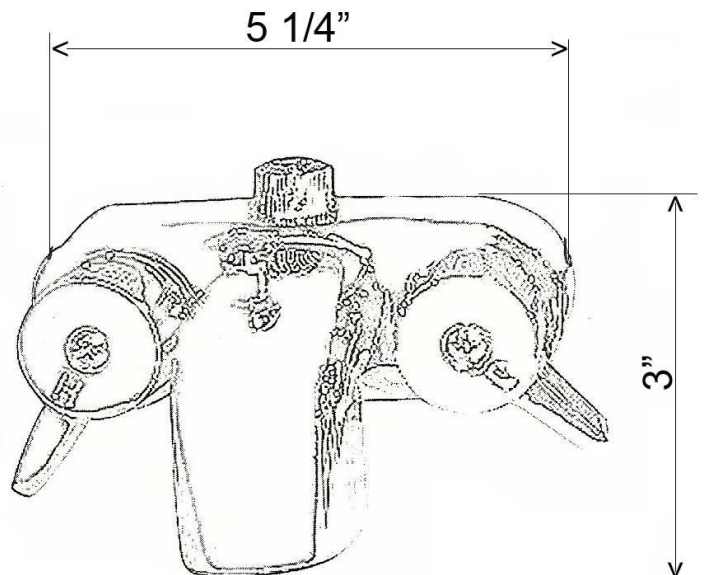

# TUB WALL-MOUNTED FAUCET WITH HAND SHOWER

Cat. No.

4205

## Features:

- ▶ Washerless Diverter Bathcock
- ▶ Five Function Hand Shower
- ▶ Check Valve in Handshower
- ▶ 3 3/8" Centers
- ▶ 1/4 Turn
- ▶ 59" Hose and Wall Bracket
- ▶ Metal Lever Handles

## Finishes:

CP Polished Chrome

Hand Held Shower: 9 1/2"

Faucet Width: 5 1/4"

Dimensions are nominal and may vary. Dimensions and specifications subject to change without notice.