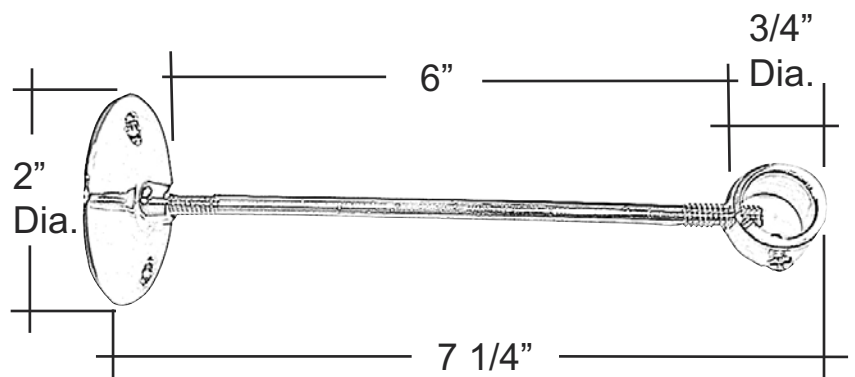

WALL SUPPORT FOR 4195

Cat. No.
4195WS

Features:

- ▶ For Use With 4195 and 4199 Shower Rods
- ▶ Can Be Used with Any 5/8" OD Riser
- ▶ Available In 5 Finishes

Finishes:

CP Polished Chrome
BP Polished Brass
PN Polished Nickel

SN Brushed Nickel
ORB Oil Rubbed Bronze

Wall Support Length: 7 1/4"
Wall Support Rod: 6"
Wall Flange: 2" Diameter
Tube Fastener: 3/4" Diameter

Dimensions are nominal and may vary. Dimensions and specifications subject to change without notice.