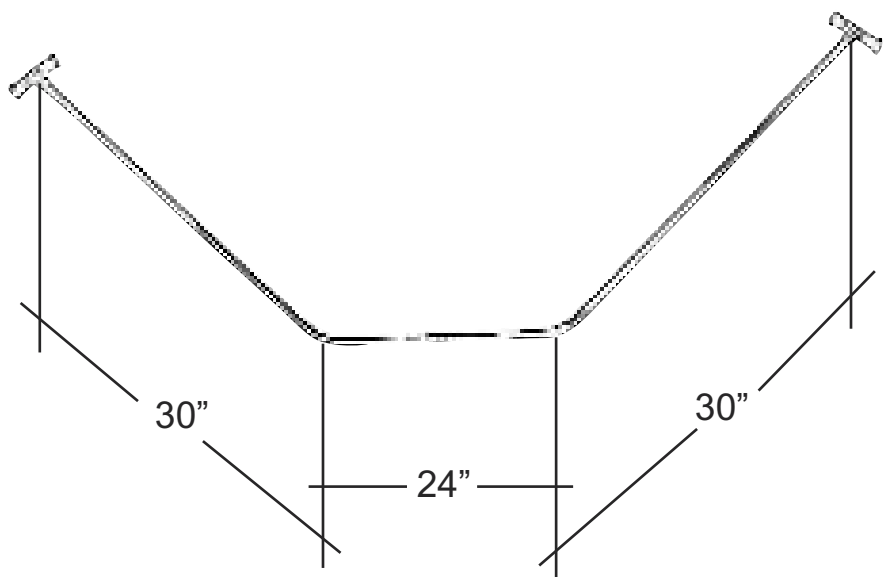

NEO ANGLE SHOWER ROD

Cat. No.
4157

30" X 24" X 30"

Rectangular Flange

Features:

- ▶ 1" Solid Brass Tubing
- ▶ Includes Rectangular Flanges: Part #300
- ▶ Rods Are Two Pieces
- ▶ Rods Are Adjustable By Cutting Ends
- ▶ Available In 2 Finishes
- ▶ Ceiling Supports Available: Part #340

Finishes:

CP Polished Chrome
BP Polished Brass

Dimensions are nominal and may vary. Dimensions and specifications subject to change without notice.