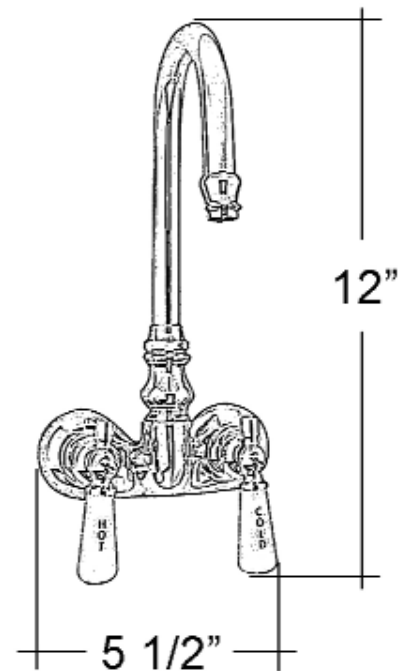

TUB FILLER

Cat. No.
4052

Features:

- ▶ Code Gooseneck Spout
- ▶ 1/4 Turn Ceramic Disc Cartridges
- ▶ 3 3/8" Centers
- ▶ 3/4" Nipples
- ▶ Porcelain Lever Handles

Finishes:

- CP** Polished Chrome
- BP** Polished Brass
- SN** Brushed Nickel
- PN** Polished Nickel

L: 12"
W: 5 1/2"
D: 3 3/4"

Faucet Overhang: 3 3/4"

Dimensions are nominal and may vary. Dimensions and specifications subject to change without notice.