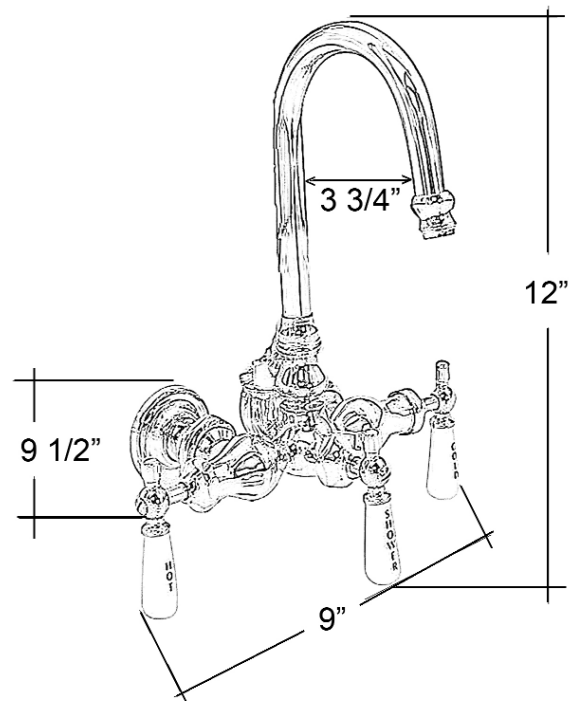

TUB FILLER WITH DIVERTER

Cat. No.
4013

L: 12"
W: 9"
D: 9 1/2"

Features:

- ▶ Code Gooseneck Spout
- ▶ 1/4 Turn Ceramic Disc Cartridges
- ▶ 3 3/8" Centers
- ▶ 62" Riser Included
- ▶ 3/4" Nipples
- ▶ Cast Iron Tub Use Only
- ▶ Includes Plastic Shower Head

Finishes:

CP Polished Chrome

Dimensions are nominal and may vary. Dimensions and specifications subject to change without notice.