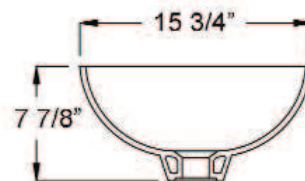

ZEN BASIN

Cat. No.
4-923

Basin width : 21 5/8"
Basin depth : 15 3/4"
Above Counter Height: 7 7/8"
Flange: 2 3/4"
Base: 5 1/4"W x 3 7/8"D

Interior Dimensions:

Basin diameter: 20 3/4"W x 14 1/2"D
Basin Depth: 5 3/4"

Features:

- ▶ Above counter basin
- ▶ Oval shape
- ▶ Vitreous china

Colors:

WH White

Meets or exceeds the following specifications: ASME A1123.19.2-2008 and CSA B45.1-08 for ceramic plumbing fixtures.

Dimensions of fixture are nominal and may vary within the range of tolerances established by ASME Standard A112.19.9. Dimensions and specifications subject to change without notice.