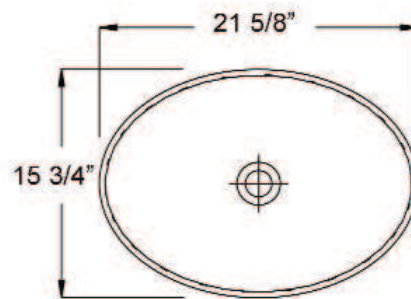

ZEN BASIN

Cat. No.
4-923

Basin width : 21 5/8"
Basin depth : 15 3/4"
Above Counter Height: 7 7/8"
Flange: 2 3/4"
Base: 5 1/4"W x 3 7/8"D

Interior Dimensions:

Basin diameter: 20 3/4"W x 14 1/2"D
Basin Depth: 5 3/4"

Features:

- ▶ Above counter basin
- ▶ Oval shape
- ▶ Vitreous china

Colors:

WH White

Meets or exceeds the following specifications: ASME A1123.19.2-2008 and CSA B45.1-08 for ceramic plumbing fixtures.

Dimensions of fixture are nominal and may vary within the range of tolerances established by ASME Standard A112.19.9. Dimensions and specifications subject to change without notice.