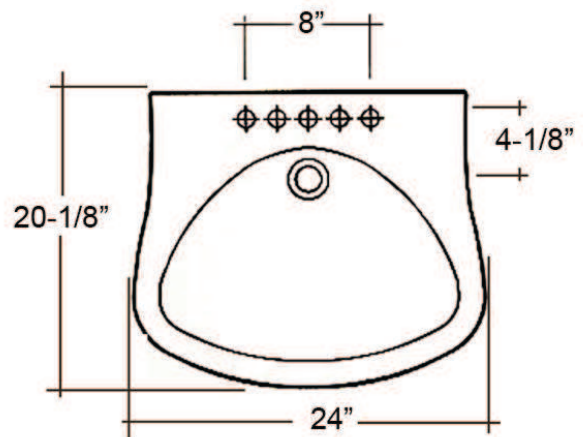

BELLA WALL HUNG BASIN

Cat. No.
4-90X

Faucet not included

W: 24"
D: 20 1/8"
H: 8 1/4"

Interior Dimensions:

Basin Interior: 14 1/2" X 19"
Basin Depth: 8 3/4"
Mount holes cc: 5"

Features:

- ▶ Made of Vitreous China
- ▶ Available with 1 hole, 4"cc or 8" widespread
- ▶ Handicap accessible
- ▶ No Overflow

Colors:

WH White

Meets or exceeds the following specifications: ASME A112.19.2 2008 and CSA B45.1-08 for ceramic plumbing fixtures.

Dimensions of fixture are nominal and may vary within the range of tolerances established by ANSI Standard A112.19.2. Dimensions and specifications subject to change without notice.