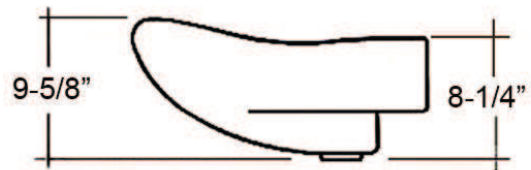

BELLA WALL HUNG BASIN

Cat. No.
4-90X

Faucet not included

W: 24"
D: 20 1/8"
H: 8 1/4"

Interior Dimensions:

Basin Interior: 14 1/2" X 19"
Basin Depth: 8 3/4"
Mount holes cc: 5"

Features:

- ▶ Made of Vitreous China
- ▶ Available with 1 hole, 4"cc or 8" widespread
- ▶ Handicap accessible
- ▶ No Overflow

Colors:

WH White

Meets or exceeds the following specifications: ASME A112.19.2 2008 and CSA B45.1-08 for ceramic plumbing fixtures.

Dimensions of fixture are nominal and may vary within the range of tolerances established by ANSI Standard A112.19.2. Dimensions and specifications subject to change without notice.