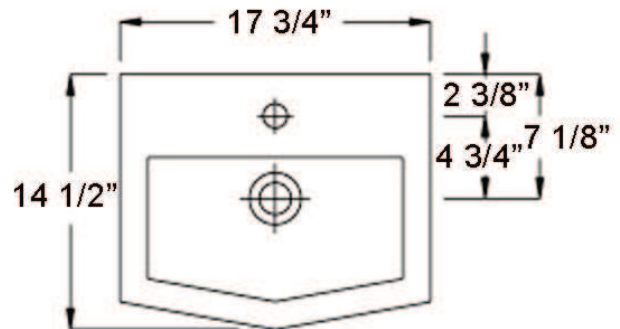

# CREDENZA BASIN

Cat. No.  
4-782

Faucet not included

Basin width : 17 3/4"  
Basin depth : 14 1/2"  
Above Counter Height: 4 7/8"

## Features:

- ▶ Above counter basin
- ▶ Vitreous china
- ▶ One faucet hole
- ▶ Overflow

## Interior Dimensions:

Basin diameter: 15 1/4"W x 9 1/4"D"  
Basin Depth: 4 1/4"

Dimensions of fixture are nominal and may vary within the range of tolerances established by ASME Standard A112.19.9. Dimensions and specifications subject to change without notice.