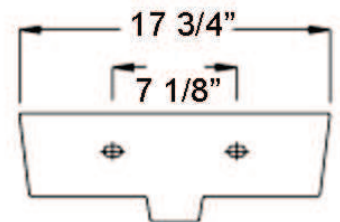

# CREDENZA BASIN

Cat. No.  
4-782

Faucet not included

Basin width : 17 3/4"  
Basin depth : 14 1/2"  
Above Counter Height: 4 7/8"

## Features:

- ▶ Above counter basin
- ▶ Vitreous china
- ▶ One faucet hole
- ▶ Overflow

## Interior Dimensions:

Basin diameter: 15 1/4"W x 9 1/4"D"  
Basin Depth: 4 1/4"

Dimensions of fixture are nominal and may vary within the range of tolerances established by ASME Standard A112.19.9. Dimensions and specifications subject to change without notice.