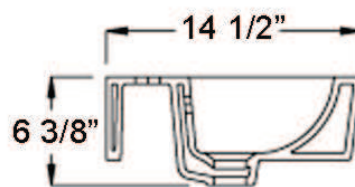

# CREDENZA BASIN

Cat. No.  
4-782

Faucet not included

Basin width : 17 3/4"  
Basin depth : 14 1/2"  
Above Counter Height: 4 7/8"

## Features:

- ▶ Above counter basin
- ▶ Vitreous china
- ▶ One faucet hole
- ▶ Overflow

## Interior Dimensions:

Basin diameter: 15 1/4"W x 9 1/4"D"  
Basin Depth: 4 1/4"

Dimensions of fixture are nominal and may vary within the range of tolerances established by ASME Standard A112.19.9. Dimensions and specifications subject to change without notice.