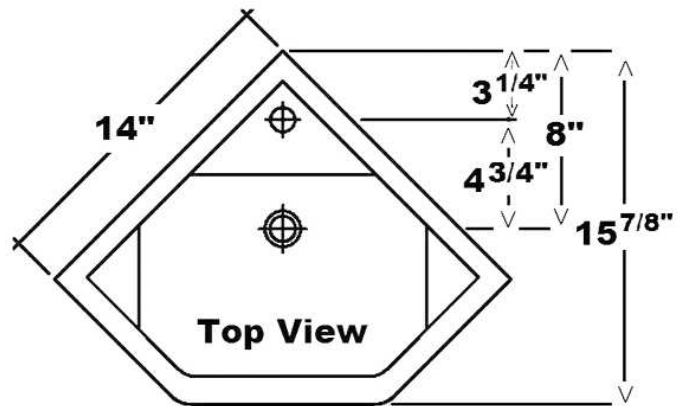

CORNER WALL-HUNG BASIN

Cat. No.
4-750

W: 19 7/8"
D: 15 7/8"
H: 8"
Flange: 1 3/4"

Features:

- ▶ Made of Vitreous China
- ▶ 1-Hole Only
- ▶ Contemporary Style
- ▶ Mounting Hardware Included

Colors:

WH White
BQ Bisque
BL Black

Compliance Certification
Meets or exceeds the following specifications: ASME A112 (and 19.6M) for Vitreous china fixtures.

Interior Dimensions:

Basin Interior: 12 1/8" x 8 1/2"
Basin Depth: 4 3/4"
Sides: 14"
Spout hole: 1 3/8"

Dimensions of fixture are nominal and may vary within the range of tolerances established by ANSI Standard A112.19.2. Dimensions and specifications subject to change without notice.