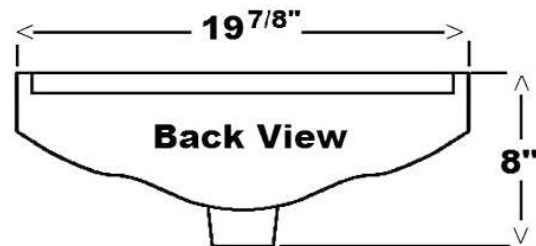

CORNER WALL-HUNG BASIN

Cat. No.
4-750

W: 19 7/8"
D: 15 7/8"
H: 8"
Flange: 1 3/4"

Features:

- ▶ Made of Vitreous China
- ▶ 1-Hole Only
- ▶ Contemporary Style
- ▶ Mounting Hardware Included

Colors:

WH White
BQ Bisque
BL Black

Compliance Certification
Meets or exceeds the following specifications: ASME A112 (and 19.6M) for Vitreous china fixtures.

Interior Dimensions:

Basin Interior: 12 1/8" x 8 1/2"
Basin Depth: 4 3/4"
Sides: 14"
Spout hole: 1 3/8"

Dimensions of fixture are nominal and may vary within the range of tolerances established by ANSI Standard A112.19.2. Dimensions and specifications subject to change without notice.