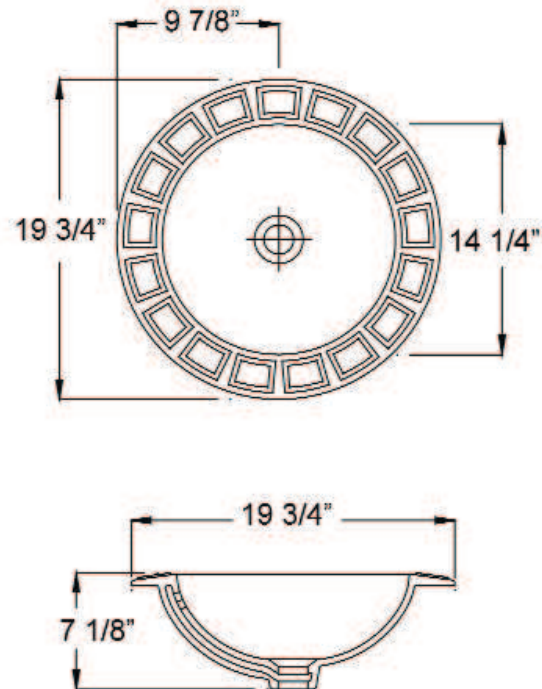

PALACE BASIN

Cat. No.
4-705

W: 19 3/4"
D: 19 3/4"
H: 7 1/8"

Interior Dimensions:

Basin Interior: 14 1/4"
Basin Depth: 5 4/8"

Features:

- ▶ Made of Vitreous China
- ▶ Drop-in
- ▶ Decorative edging
- ▶ Overflow

Colors:

WH White

Meets or exceeds the following specifications: ASME A112.19.2 2008 and CSA B45.1-08 for ceramic plumbing fixtures.

Dimensions of fixture are nominal and may vary within the range of tolerances established by ASME Standard A112.19.2. Dimensions and specifications subject to change without notice.