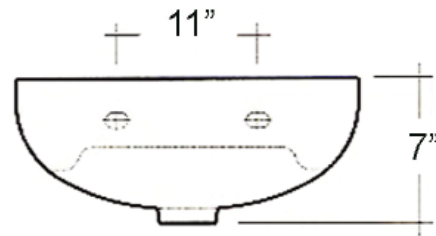

COMPACT WALL HUNG BASIN 22"

Cat. No.
4-54X

Features:

- ▶ Made of Vitreous China
- ▶ Available with 1 hole, 4"cc or 8" widespread
- ▶ No Overflow

Colors:

WH White

Meets or exceeds the following specifications: ASME A112.19.2 2008 and CSA B45.1-08 for ceramic plumbing fixtures.

W: 21-1/2"
D: 16-1/2"
H: 7"

Interior Dimensions:

Basin Interior: 17 1/2" x 9 3/4"
Basin Depth: 6 1/2"
Mount holes cc: 11"

Dimensions of fixture are nominal and may vary within the range of tolerances established by ANSI Standard A112.19.2. Dimensions and specifications subject to change without notice.