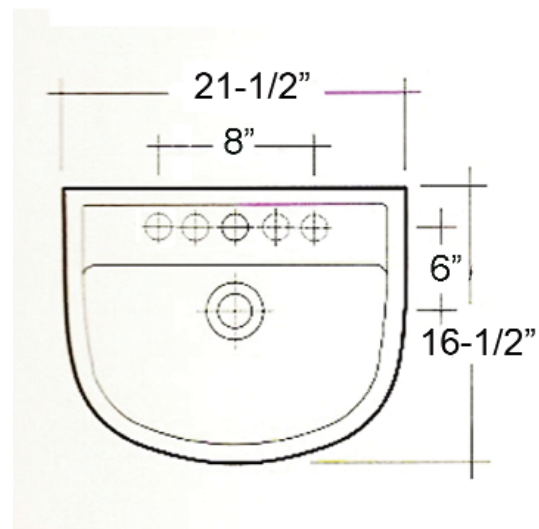

COMPACT WALL HUNG BASIN 22"

Cat. No.
4-54X

Features:

- ▶ Made of Vitreous China
- ▶ Available with 1 hole, 4"cc or 8" widespread
- ▶ No Overflow

Colors:

WH White

Meets or exceeds the following specifications: ASME A112.19.2 2008 and CSA B45.1-08 for ceramic plumbing fixtures.

W: 21-1/2"
D: 16-1/2"
H: 7"

Interior Dimensions:

Basin Interior: 17 1/2" x 9 3/4"
Basin Depth: 6 1/2"
Mount holes cc: 11"

Dimensions of fixture are nominal and may vary within the range of tolerances established by ANSI Standard A112.19.2. Dimensions and specifications subject to change without notice.