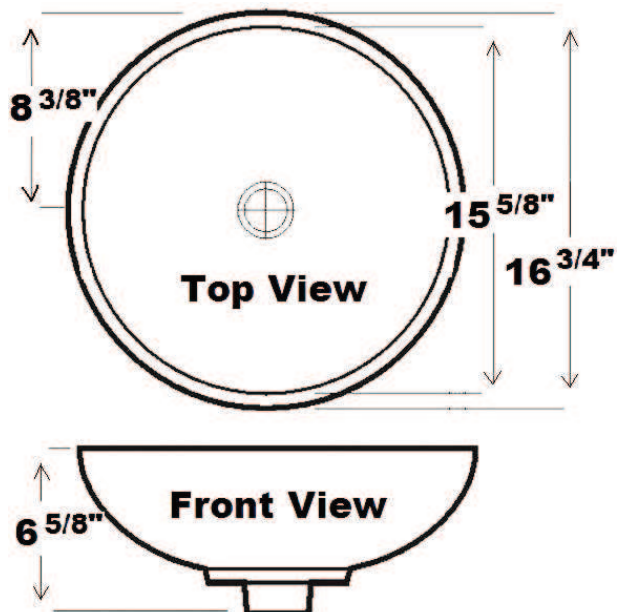

DIANA BASIN

Cat. No.
4-463

Features:

- ▶ Above counter basin
- ▶ Fine Fire Clay for durability
- ▶ Chip and stain resistant
- ▶ Available in an array of fashionable colors
- ▶ Two-tones have white exterior with color interior
- ▶ Contemporary style
- ▶ No overflow

Colors:

WH White
BQ Bisque
BL Black
BG Black/Gold
DG Blue Gray inside
PB Pastel Blue inside
PG Pastel Green inside

Meets or exceeds the following
specifications: ASME 12.19.9M
for fire clay fixtures.

Basin Diameter: 16 3/4"
Base Diameter: 5 7/8"
Above Counter Height: 5"
Flange: 3" round x 1" deep

***Please do NOT drill hole without
template or actual product.**

Interior Dimensions:

Basin Interior: 15 5/8" diameter
Basin Depth: 4 7/8"

Dimensions of fixture are nominal and may vary within the range of tolerances established by AMSE Standard A112.19.9. Dimensions and specifications subject to change without notice.