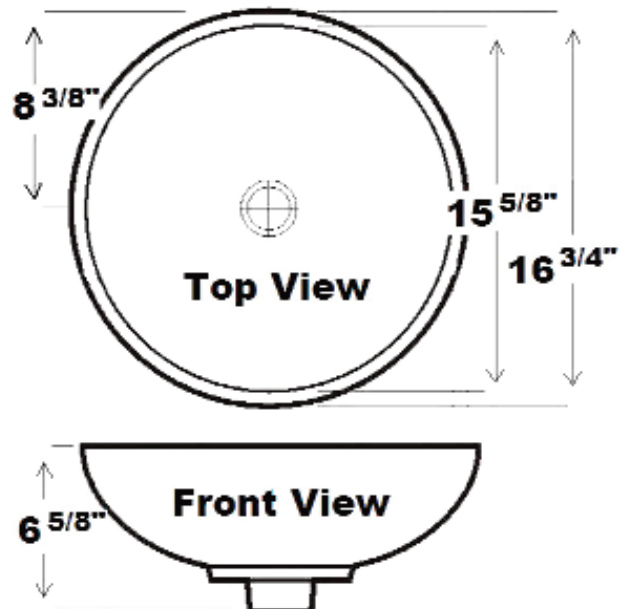

DIANA BASIN

Cat. No.
4-463

Features:

- ▶ Above counter basin
- ▶ Fine Fire Clay for durability
- ▶ Chip and stain resistant
- ▶ Available in an array of fashionable colors
- ▶ Two-tones have white exterior with color interior
- ▶ Contemporary style
- ▶ No overflow

Colors:

WH White
BQ Bisque
BL Black
PG Pastel Green inside

Meets or exceeds the following
specifications: ASME 12.19.9M
for fire clay fixtures.

Basin Diameter: 16 3/4"
Base Diameter: 5 7/8"
Above Counter Height: 5"
Flange: 3" round x 1" deep

***Please do NOT drill hole without
template or actual product.**

Interior Dimensions:

Basin Interior: 15 5/8" diameter
Basin Depth: 4 7/8"

Dimensions of fixture are nominal and may vary within the range of tolerances established by AMSE Standard A112.19.9. Dimensions and specifications subject to change without notice.