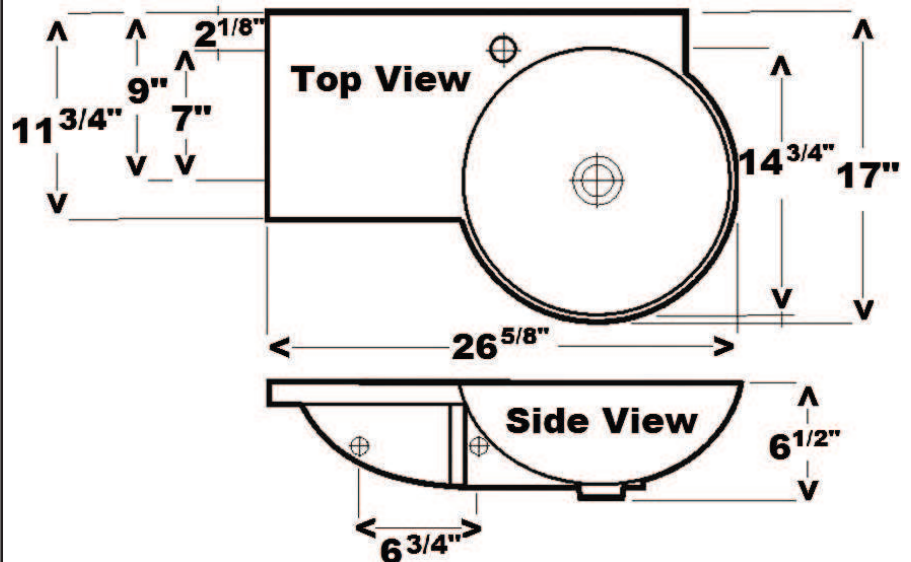

GINA PEDESTAL

Cat. No.
3R-371

Faucet not included

W: 26 1/2"
D: 17"
H: 30 1/8"
Flange: 1"

Features:

- ▶ Column made of Vitreous China
- ▶ Fire Clay Basin
- ▶ Basin on Right
- ▶ 1 Faucet Hole
- ▶ Comes with Mounting Hardware
- ▶ Can be Used as Wall Mount Basin
- ▶ No Overflow

Colors:

WH White

Meets or exceeds the following specifications: ASME A112.19.2 2008 and CSA B45.1-08 for ceramic plumbing fixtures and ASME 112.19.9M for fire clay.

Interior Dimensions:

Basin Interior: 14 1/2" x 14 1/4"
Basin Depth: 4 5/8"
Deck size: 11 7/8" x 11 3/4"
Back of basin to center of faucet: 2 1/8"
Back of basin to center of drain: 11 1/8"
Mount bolts height: 27 7/8"
Mount holes cc: 6 3/4"
Spout hole: 1 3/8"

Dimensions of fixture are nominal and may vary within the range of tolerances established by ASME Standard A112.19.2-2008. Dimensions and specifications subject to change without notice.