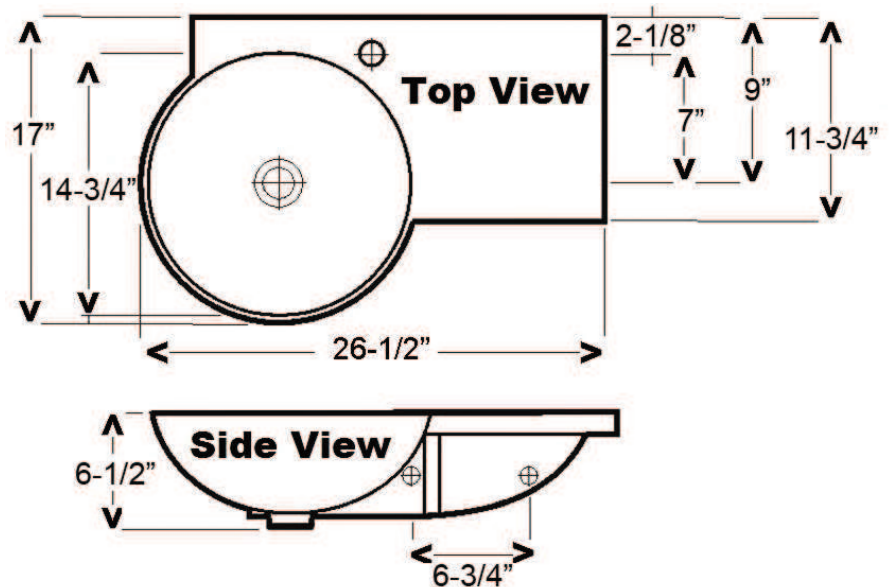

GINA PEDESTAL

Cat. No.
3L-371

Faucet not included

W: 26 1/2"
D: 17"
H: 30 1/8"
Flange: 1"

Features:

- ▶ Column Made of Vitreous China
- ▶ Fire Clay Basin
- ▶ Basin on Left
- ▶ 1 Faucet Hole
- ▶ No Overflow
- ▶ Comes with Mounting Hardware
- ▶ Can be Used as Wall Mount Basin

Colors:

WH White

Meets or exceeds the following specifications: ASME A112.19.2 2008 and CSA B45.1-08 for ceramic plumbing fixtures and ASME 112.19.9M for fire clay.

Interior Dimensions:

Basin Interior: 14 1/2" x 14 1/4"
BasinDepth: 4 5/8"
Deck size: 11 7/8" x 11 3/4"
Back of basin to center of faucet: 2 1/8"
Back of basin to center of drain: 11 1/8"
Mount bolts height: 27 7/8"
Mount holes cc: 6 3/4"
Spout hole: 1 3/8"

Dimensions of fixture are nominal and may vary within the range of tolerances established by ASME Standard A112.19.2-2008. Dimensions and specifications subject to change without notice.