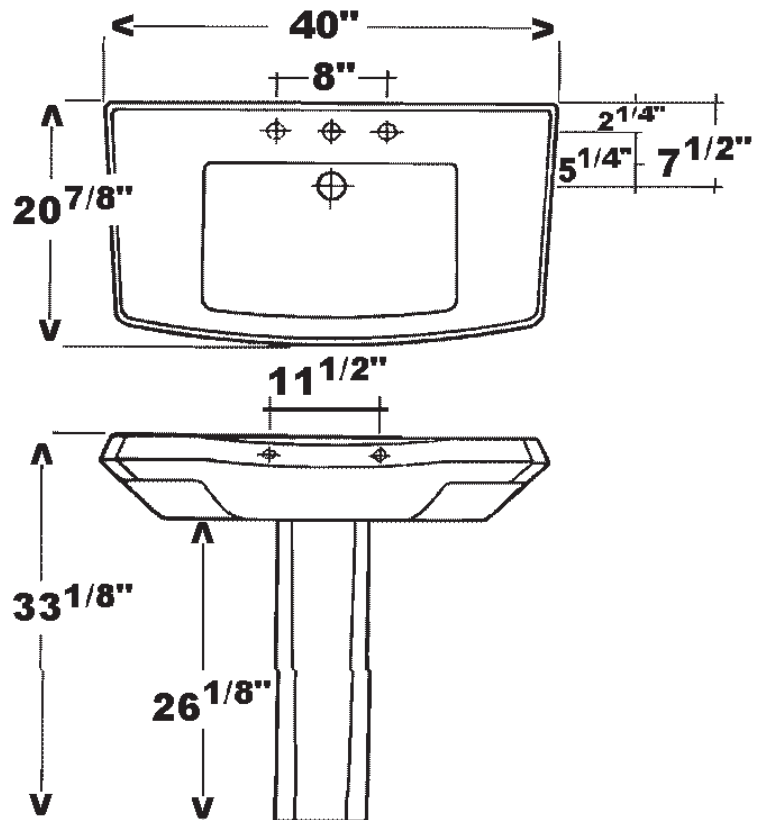

# GALAXY PEDESTAL LAVATORY

Cat. No  
3-958

Faucet not included

W: 40"  
D: 20 7/8"  
H: 33 1/8"  
Flange: 1 1/2"

### Interior Dimensions:

Basin Interior: 21 1/2" x 13 3/8"  
BasinDepth: 6 1/4"  
Back of basin to center of faucet: 2 1/4"  
Back of basin to center of drain: 7 1/2"  
Mount bolts height: 31"  
Mount holes cc: 11 1/2"  
Faucet hole: 1 1/4"  
Spout hole: 1 3/8"

### Features:

- ▶ Made of Vitreous China
- ▶ Available for 8" Widespread
- ▶ Large Deck
- ▶ Can be Installed Using Toggle or Molly Bolts (not included)

\*For ease of installation, order one of the following:

### Colors:

WH White  
BQ Bisque  
BL Black

Meets or exceeds the following specifications: ASME A112.19.2 2008 and CSA B45.1-08 for ceramic plumbing fixtures.

Dimensions of fixture are nominal and may vary within the range of tolerances established by ASMEI Standard A112.19.2-2008. Dimensions and specifications subject to change without notice.