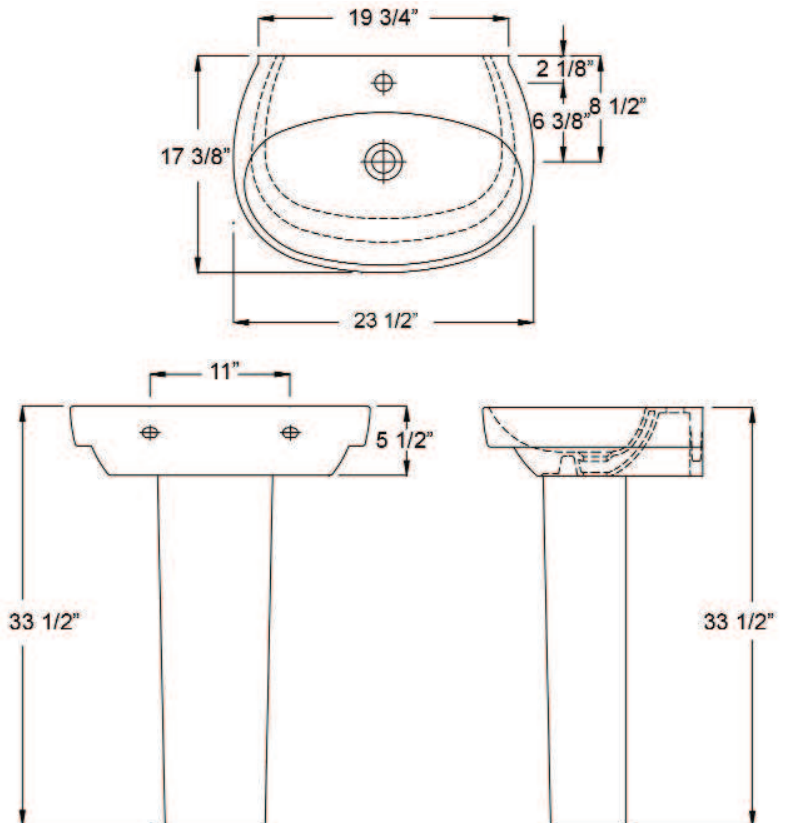

# ZEN PEDESTAL LAVATORY

Cat. No.  
3-92X

Faucet not included

W: 23 1/2"  
D: 17 3/8"  
H: 33 1/2"

Column:  
Bottom: 8"W x 6"D  
Top: 8 7/8"W x 7"D  
Height: 28 3/4"

### Interior Dimensions:

Basin Interior: 21 3/4"W x 12 1/8"D  
Basin Depth: 3 3/8"  
Mount bolts height: 31 1/2"  
Mount holes cc: 11"  
Faucet and spout holes: 1 3/8"

### Features:

- ▶ Made of Vitreous China
- ▶ Available for 1 hole, 4" CC or 8" Widespread
- ▶ Overflow
- ▶ Can be Installed Using Toggle or Molly Bolts (not included)

\*For ease of installation, order one of the following:

### Compliance Certification

Meets or exceeds the following specifications: ASME A112.19.2 2008 (and CSA B45.1-08 for ceramic plumbing fixtures).

Dimensions of fixture are nominal and may vary within the range of tolerances established by ASME Standard A112.19.2-2008. Dimensions and specifications subject to change without notice.