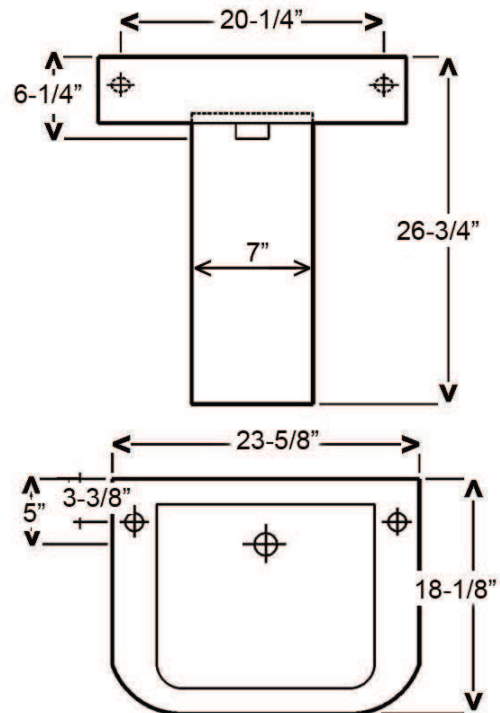

RONDO WALL-HUNG BASIN

Cat. No.
3-881

W: 23 5/8"
D: 18 1/8"
H: 26 3/4"
Flange: 1 1/2"

Features:

- ▶ Made of Vitreous China
- ▶ Can be Installed Using Toggle or Molly Bolts (Not Included)
- ▶ 3/4 Pedestal (Trap Cover)
- ▶ Hole for Faucet Can Be Drilled on Either Side of Basin
- ▶ Can Be Used as Counter Top Basin (without use of Trap Cover), This Application Requires Slot in Counter for Overflow Channel
- ▶ Overflow
- ▶ Back is Not Glazed

Colors:

WH White

Meets or exceeds the following specifications: ASME A112.19.2 2008 and CSA B45.1-08 for ceramic plumbing fixtures.

Trap Cover:

Inside Opening: 7"
Width: 7"
Depth: 7 1/2"
Outside Opening: 9 5/8"W x 22" H x 8"D

Interior Dimensions:

Basin Interior: 16 1/2" x 14"
Basin Depth: 4 1/2"
Back of basin to center of drain : 5"

Dimensions of fixture are nominal and may vary within the range of tolerances established by ASME Standard A112.19.2-2008. Dimensions and specifications subject to change without notice.