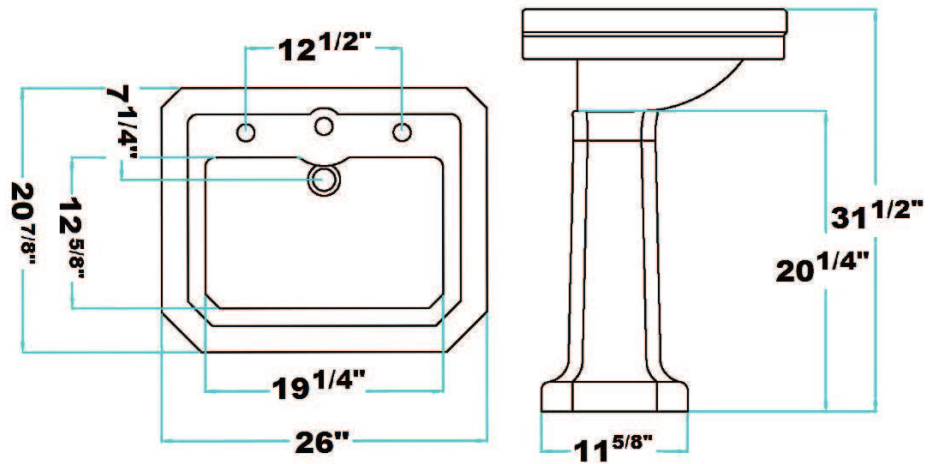

## Features:

- ▶ Made of Vitreous China
- ▶ Overflow
- ▶ Can be Installed Using Toggle or Molly Bolts (not included)
- ▶ Available in 1 or 3 Holes
- ▶ Available with 8" or 12" Widespread

\*For ease of installation, order one of the following:

1. Hangers (pair) \$4.75
2. Bracket (one) \$11.50

## Colors:

WH White

Meets or exceeds the following specifications: ASME A112.19.2, 2008 and CSA B45.1-08 for ceramic plumbing fixtures.

## Interior Dimensions:

Basin Interior: 19 1/8"W x 12 5/8"D  
BasinDepth: 7 1/8"  
Mount bolts height: 29"  
Mount holes cc: 11 1/2"  
Spout hole: 1 3/8" for 8", 12" & 1" hole

Dimensions of fixture are nominal and may vary within the range of tolerances established by ANSI Standard A112.19.2. Dimensions and specifications subject to change without notice.