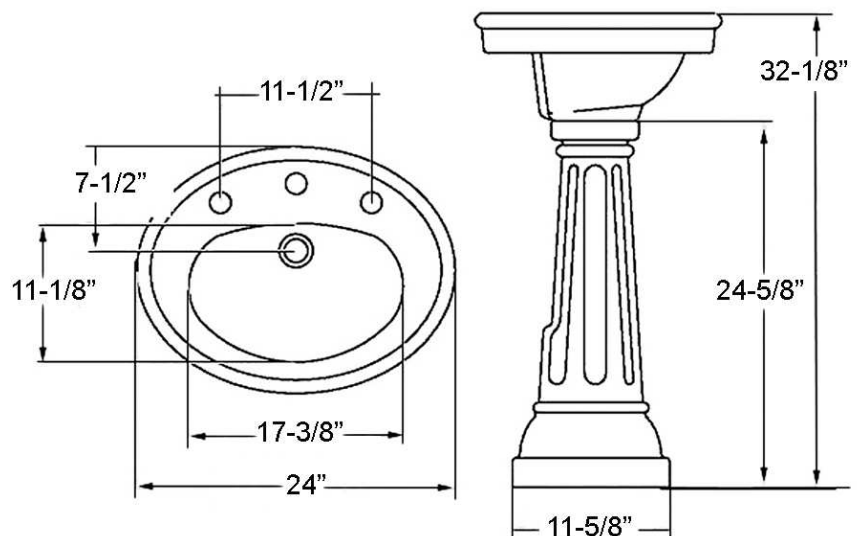

WINDSOR PEDESTAL LAVATORY

Cat. No.
3-818

Faucet not included

W: 24"
D: 19 1/8"
H: 32 1/8"
Flange: 1 5/8"

Features:

- ▶ Made of Vitreous China
- ▶ Freestanding Pedestal
- ▶ Available for 11 1/2" Widespread
- ▶ Overflow

Colors:

WH White

Meets or exceeds the following specifications: ASME A112.19.2 2008 and CSA B45.1-08 for ceramic plumbing fixtures.

Interior Dimensions:

Basin Interior: 17 3/8" x 11 1/8"
Basin Depth: 5 5/8"
Back of basin to center of faucet: 2 3/4"
Back of basin to center of drain: 1/2"
Faucet hole: 1 3/8"
Spout hole: 1 1/4"

Dimensions of fixture are nominal and may vary within the range of tolerances established by ASME Standard A112.19.2-2008. Dimensions and specifications subject to change without notice.