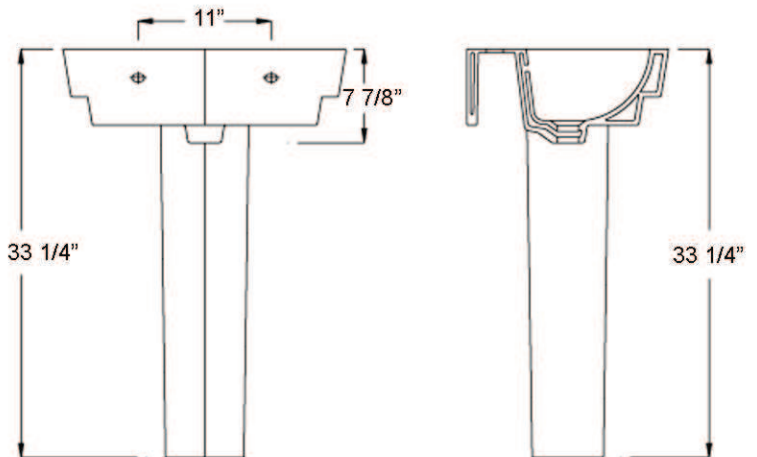

CREDENZA PEDESTAL LAVATORY

Cat. No.
3-78X

Faucet not included

W: 23 5/8"
D: 17"
H: 33 1/4"

Interior Dimensions:

Basin Interior: 20 1/2"W x 10 5/8"D
 Basin Depth: 6 7/8"
 Mount bolts height: 31 1/2"
 Mount holes cc: 11"
 Faucet and spout holes: 1 3/8"

Features:

- ▶ Made of Vitreous China
- ▶ Available for 1 hole, 4" CC or 8" Widespread
- ▶ Overflow
- ▶ Can be Installed Using Toggle or Molly Bolts (not included)

*For ease of installation, order one of the following:

1. Hangers (pair) \$4.75
2. Bracket (one) \$11.50

Colors:

WH White

Compliance Certification

Meets or exceeds the following specifications: ASME A112.19.2 2008 (and CSA B45.1-08 for ceramic plumbing fixtures).

Dimensions of fixture are nominal and may vary within the range of tolerances established by ASME Standard A112.19.2-2008. Dimensions and specifications subject to change without notice.