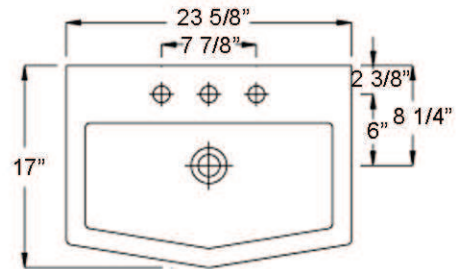

CREDENZA PEDESTAL LAVATORY

Cat. No.
3-78X

Faucet not included

W: 23 5/8"
D: 17"
H: 33 1/4"

Interior Dimensions:

Basin Interior: 20 1/2"W x 10 5/8"D
 Basin Depth: 6 7/8"
 Mount bolts height: 31 1/2"
 Mount holes cc: 11"
 Faucet and spout holes: 1 3/8"

Features:

- ▶ Made of Vitreous China
- ▶ Available for 1 hole, 4" CC or 8" Widespread
- ▶ Overflow
- ▶ Can be Installed Using Toggle or Molly Bolts (not included)

*For ease of installation, order one of the following:

1. Hangers (pair) \$4.75
2. Bracket (one) \$11.50

Colors:

WH White

Compliance Certification

Meets or exceeds the following specifications: ASME A112.19.2 2008 (and CSA B45.1-08 for ceramic plumbing fixtures).

Dimensions of fixture are nominal and may vary within the range of tolerances established by ASME Standard A112.19.2-2008. Dimensions and specifications subject to change without notice.