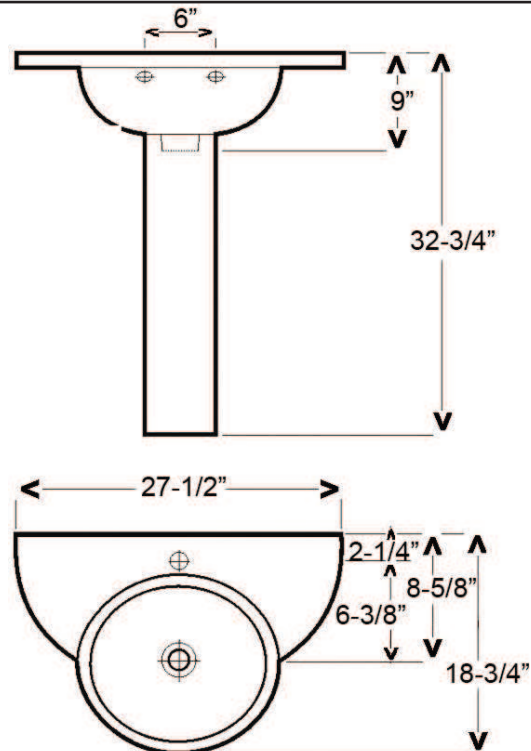

ALIDA PEDESTAL LAVATORY

Cat. No.
3-611

Faucet not included

W: 27 1/2"
D: 18 3/4"
H: 32 3/4"
Flange: 1 5/8"

Features:

- ▶ Basin Made of Fine Fire Clay for Durability
- ▶ Column Made of Vitreous China
- ▶ 1 Faucet Hole
- ▶ Can be Used as Wall Hung
- ▶ Can be Installed Using Toggle or Molly Bolts (not included)

*For ease of installation, order one of the following:

1. Hangers (pair) \$4.75
2. Bracket (one) \$11.50

Colors:

WH White

Meets or exceeds the following specifications: ASME A112.19.2 2008 and CSA B45.1-08 for ceramic plumbing fixtures and ASME 112.19.9M for fire clay fixtures.

Interior Dimensions:

Basin Interior: 13" x 11 7/8"
Basin Depth: 7 1/2"
Mount bolts height: 30"
Mount holes cc: 6"
Spout hole: 1 3/8"

Dimensions of fixture are nominal and may vary within the range of tolerances established by ASME Standard A112.19.2-2008. Dimensions and specifications subject to change without notice.