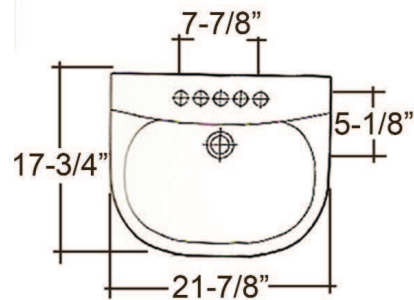

# AMY PEDESTAL LAVATORY

Cat. No.  
3-24X

Faucet not included

W: 21 7/8"  
D: 17 3/4"  
H: 31 1/2"

## Features:

- ▶ Made of Vitreous China
- ▶ Available for 1 hole, 4" CC or 8" Widespread
- ▶ Can Be Installed Using Toggle or Molly Bolts (not included)

\*For ease of installation, order one of the following:

1. Hangers (pair) \$4.75
2. Bracket (one) \$11.50

## Interior Dimensions:

Basin Interior: 19" X 11 1/2"  
Basin Depth: 7"  
Mount bolts height: 30 1/2"  
Mount holes cc: 11 1/4"  
Faucet and spout holes: 1 1/8"(4")  
1 3/8"(8")

Dimensions of fixture are nominal and may vary within the range of tolerances established by ASME Standard A112.19.2-2008. Dimensions and specifications subject to change without notice.