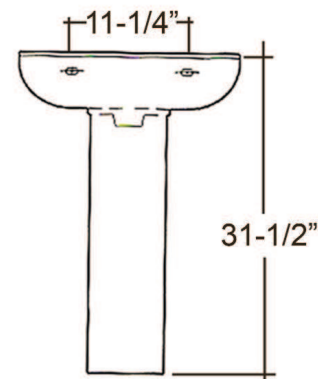

# AMY PEDESTAL LAVATORY

Cat. No.  
3-24X

Faucet not included

W: 21 7/8"  
D: 17 3/4"  
H: 31 1/2"

## Features:

- ▶ Made of Vitreous China
- ▶ Available for 1 hole, 4" CC or 8" Widespread
- ▶ Can Be Installed Using Toggle or Molly Bolts (not included)

\*For ease of installation, order one of the following:

1. Hangers (pair) \$4.75
2. Bracket (one) \$11.50

## Interior Dimensions:

Basin Interior: 19" X 11 1/2"  
Basin Depth: 7"  
Mount bolts height: 30 1/2"  
Mount holes cc: 11 1/4"  
Faucet and spout holes: 1 1/8"(4")  
1 3/8"(8")

Dimensions of fixture are nominal and may vary within the range of tolerances established by ASME Standard A112.19.2-2008. Dimensions and specifications subject to change without notice.