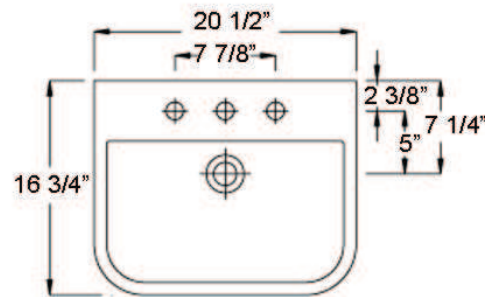

### Interior Dimensions:

Basin Interior: 18 3/8"W x 11"D  
 Basin Depth: 5 5/8"  
 Mount bolts height: 29 1/2"  
 Mount holes cc: 11"  
 Faucet and spout holes: 1 3/8"

### Features:

- ▶ Made of Vitreous China
- ▶ Available for 1 hole, 4" CC or 8" Widespread
- ▶ Overflow
- ▶ Can be Installed Using Toggle or Molly Bolts (not included)

\*For ease of installation, order one of the following:

### Colors:

**WH** White

**Compliance Certification**  
 Meets or exceeds the following specifications: ASME A112.19.2 2008 (and CSA B45.1-08 for ceramic plumbing fixtures).

Dimensions of fixture are nominal and may vary within the range of tolerances established by ASME Standard A112.19.2-2008. Dimensions and specifications subject to change without notice.