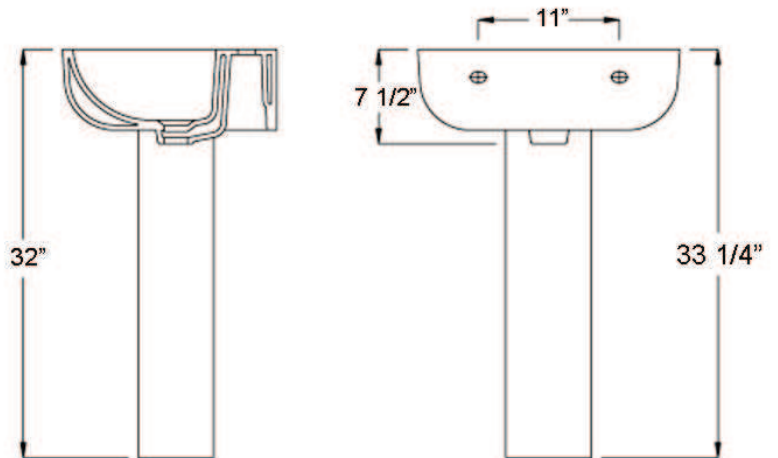

# SERIES 600 PEDESTAL LAVATORY

Cat. No.  
3-21X

Faucet not included

W: 20 1/2"  
D: 16 3/4"  
H: 33 1/4"

### Interior Dimensions:

Basin Interior: 18 3/8"W x 11"D  
 Basin Depth: 5 5/8"  
 Mount bolts height: 29 1/2"  
 Mount holes cc: 11"  
 Faucet and spout holes: 1 3/8"

### Features:

- ▶ Made of Vitreous China
- ▶ Available for 1 hole, 4" CC or 8" Widespread
- ▶ Overflow
- ▶ Can be Installed Using Toggle or Molly Bolts (not included)

\*For ease of installation, order one of the following:

### Colors:

**WH** White

**Compliance Certification**  
 Meets or exceeds the following specifications: ASME A112.19.2 2008 (and CSA B45.1-08 for ceramic plumbing fixtures).

Dimensions of fixture are nominal and may vary within the range of tolerances established by ASME Standard A112.19.2-2008. Dimensions and specifications subject to change without notice.