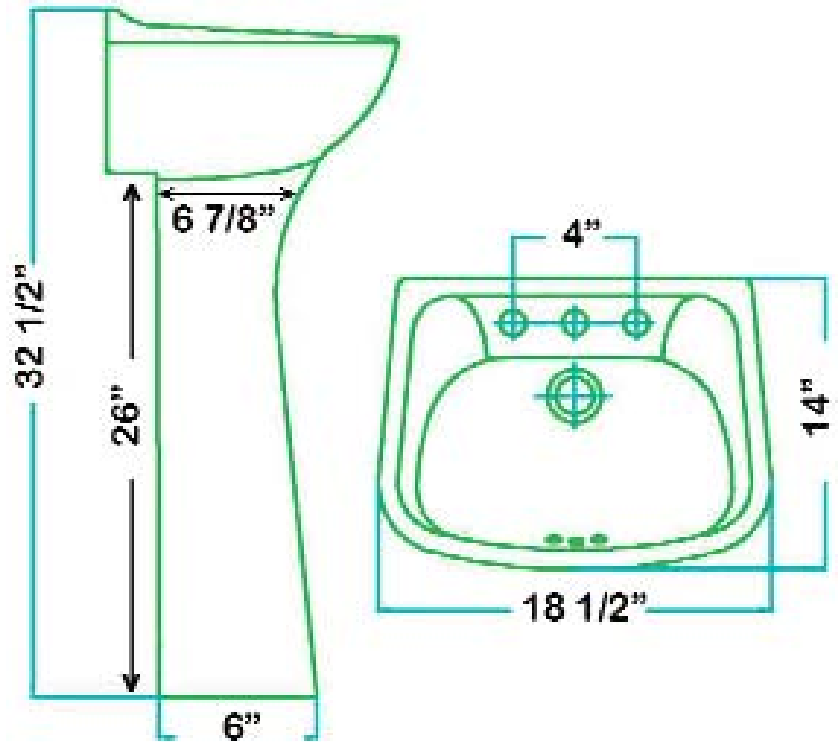

# CHELSEA PEDESTAL LAVATORY

Cat. No.  
3-204

Faucet not included

W: 18 1/2"  
D: 14"  
H: 32 1/2"  
Flange: 1 3/4"

## Features:

- ▶ Made of Vitreous China
- ▶ Available for 4" CC
- ▶ Includes a Set of Hangers for Installation

## Colors:

WH White

Meets or exceeds the following specifications: ASME A112.19.2 2008 and CSA B45.1-08 for ceramic plumbing fixtures.

## Interior Dimensions:

Basin Interior: 14 3/4"W x 8 1/2"D  
Basin Depth: 5 1/8"  
Mount bolts height: 28 1/4"  
Faucet and spout holes: 1 1/8"

Dimensions of fixture are nominal and may vary within the range of tolerances established by ASMEI Standard A112.19.2-2008. Dimensions and specifications subject to change without notice.