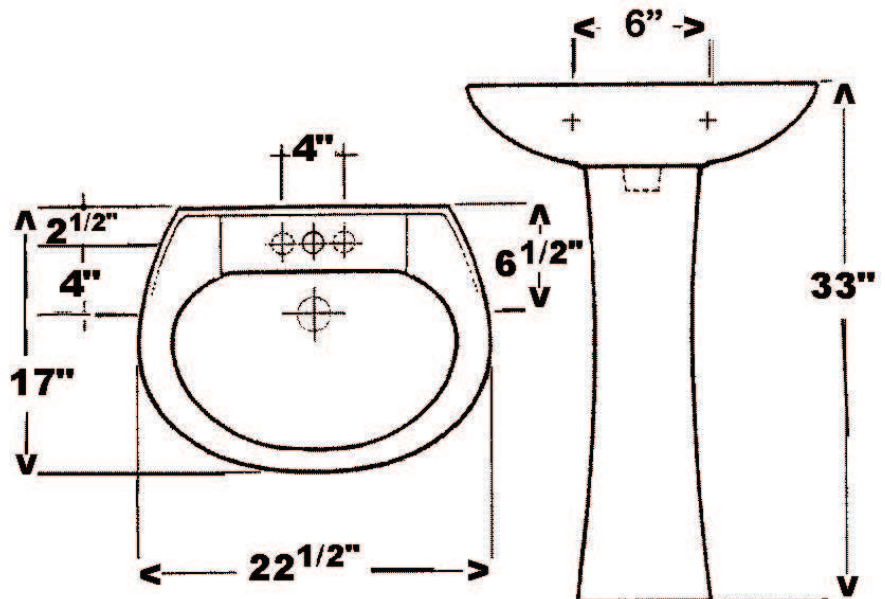

HAMPSHIRE 575 PEDESTAL LAVATORY

Cat. No.
3-202

Faucet not included

W: 22 1/2"
D: 17"
H: 33"
Flange: 1 1/2"

Features:

- ▶ Made of Vitreous China
- ▶ Overflow
- ▶ Holes for 4" Centerset
- ▶ Can be Installed Using Toggle or Molly Bolts (not included)

*For ease of installation, order one of the following:

1. Hangers (pair) \$4.75
2. Bracket (one) \$11.50

Colors:

WH White
BQ Bisque
BL Black

Compliance Certification

Meets or exceeds the following specifications: ASME A112.19.2 2008 and CSA B45.1-08 for ceramic plumbing fixtures.

Interior Dimensions:

Basin Interior: 17 1/2"W x 11 3/8"D
Basin Depth: 5 5/8"
Mount bolts height: 31 5/8"
Mount holes cc: 6"
Faucet hole: 1 1/4"
Spout hole: 1 1/8"

Dimensions of fixture are nominal and may vary within the range of tolerances established by ASME Standard A112.19.2-2008. Dimensions and specifications subject to change without notice.