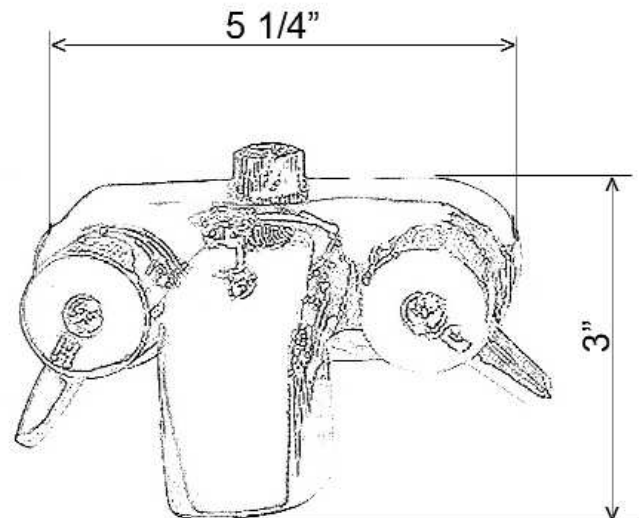

TUB CONVERTO SHOWER SPOUT WITH HANDLES

Cat. No.
205-S

L: 9 1/4"
(With Handles Out)

W: 5 1/4"

Features:

- ▶ 1/4 turn
- ▶ M1/2" connection
- ▶ 3 3/8" centers
- ▶ Metal lever handles
- ▶ 3/4" nipples

Finishes:

CP Polished Chrome

Dimensions are nominal and may vary. Dimensions and specifications subject to change without notice.