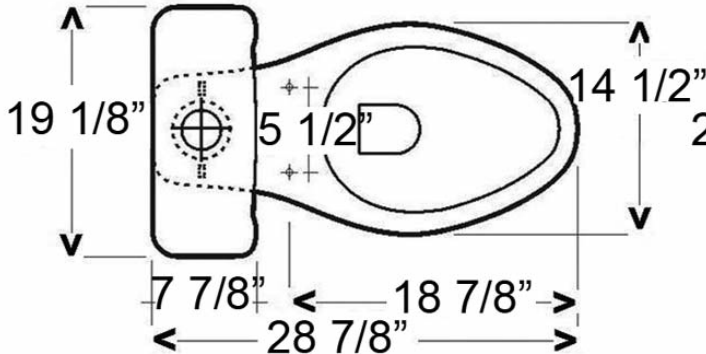

# VICKI ELONGATED FRONT TOILET

Cat. No.  
2-526

Seat NOT included

W: 19 1/8"  
D: 28 7/8"  
H: 29 3/8"

Bowl Height: 15 1/2"  
Footprint: 10" x 17 1/2"

## Features:

- ▶ Made of Vitreous China
- ▶ Syphon Jet Flush
- ▶ 1.6 GPF
- ▶ Glazed Trapway
- ▶ 12" Rough
- ▶ White Plastic Flush Handle Included
- ▶ Decorative Flush Handle Available in 4 Finishes (5595)
- ▶ Soft Close Seat Available in 3 Colors (SCSEL)

Dimensions of fixture are nominal and may vary within the range of tolerances established by ASME Standard A112.19.2-2008. Dimensions and specifications subject to change without notice.