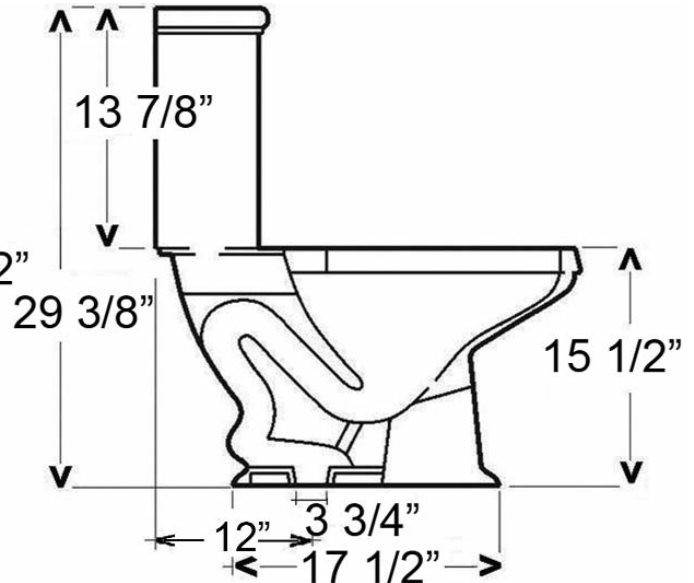

# VICKI ELONGATED FRONT TOILET

Cat. No.  
2-526

Seat NOT included

W: 19 1/8"  
D: 28 7/8"  
H: 29 3/8"

Bowl Height: 15 1/2"  
Footprint: 10" x 17 1/2"

## Features:

- ▶ Made of Vitreous China
- ▶ Syphon Jet Flush
- ▶ 1.6 GPF
- ▶ Glazed Trapway
- ▶ 12" Rough
- ▶ White Plastic Flush Handle Included
- ▶ Decorative Flush Handle Available in 4 Finishes (5595)
- ▶ Soft Close Seat Available in 3 Colors (SCSEL)

Dimensions of fixture are nominal and may vary within the range of tolerances established by ASME Standard A112.19.2-2008. Dimensions and specifications subject to change without notice.