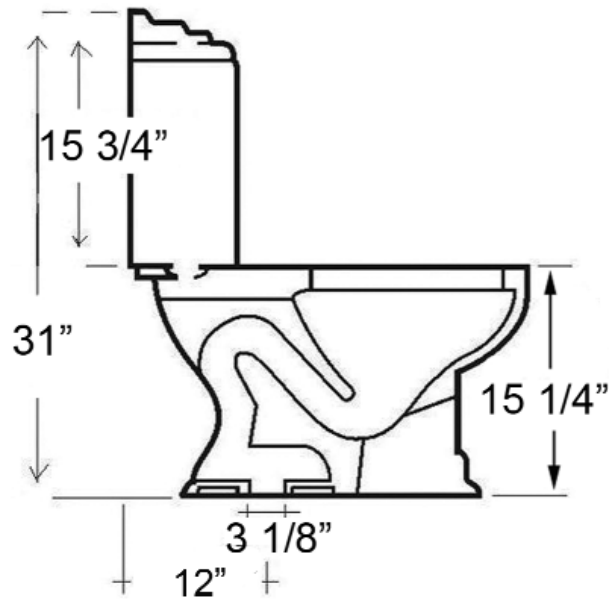

VICTORIA ROUND FRONT TOILET

Cat. No.
2-523

Seat NOT included

W: 19 1/8"
D: 26 3/8"
H: 31"

Bowl Height: 15 1/4"
Footprint: 10" x 17 1/2"

Features:

- ▶ Made of Vitreous China
- ▶ Syphon Jet Flush
- ▶ 1.6 GPF
- ▶ Glazed Trapway
- ▶ 12" Rough
- ▶ White Plastic Flush Handle Included
- ▶ Decorative Flush Handle Available in 4 Finishes (5595)
- ▶ Soft Close Seat Available in 3 Colors (SCSRF)

Dimensions of fixture are nominal and may vary within the range of tolerances established by ASME Standard A112.19.2-2008. Dimensions and specifications subject to change without notice.