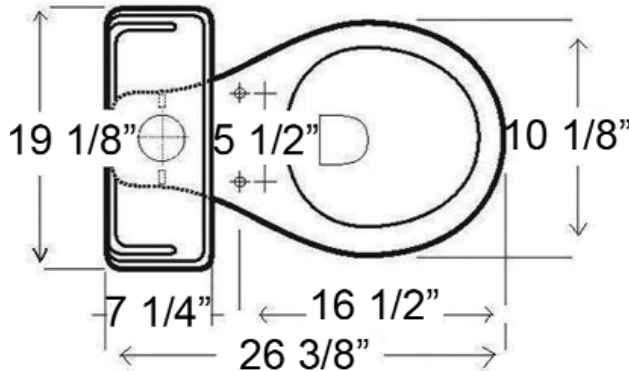

VICTORIA ROUND FRONT TOILET

Cat. No.
2-523

Seat NOT included

W: 19 1/8"
D: 26 3/8"
H: 31"

Bowl Height: 15 1/4"
Footprint: 10" x 17 1/2"

Features:

- ▶ Made of Vitreous China
- ▶ Syphon Jet Flush
- ▶ 1.6 GPF
- ▶ Glazed Trapway
- ▶ 12" Rough
- ▶ White Plastic Flush Handle Included
- ▶ Decorative Flush Handle Available in 4 Finishes (5595)
- ▶ Soft Close Seat Available in 3 Colors (SCSRF)

Dimensions of fixture are nominal and may vary within the range of tolerances established by ASME Standard A112.19.2-2008. Dimensions and specifications subject to change without notice.