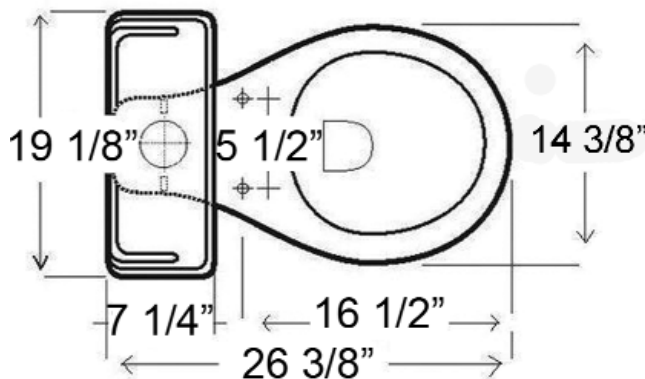

VICTORIA ROUND FRONT TOILET

Cat. No.
2-523

Seat NOT included

W: 19 1/8"
D: 26 3/8"
H: 30 1/2"

Bowl Height: 15 1/4"
Footprint: 10" x 17 1/2"
Floor bolt to back of base: 5 1/4"
Floor bolt to front of base: 12 1/4"

Features:

- ▶ Made of Vitreous China
- ▶ Syphon Jet Flush
- ▶ 1.6 GPF
- ▶ Glazed Trapway
- ▶ 12" Rough
- ▶ White Plastic Flush Handle Included
- ▶ Decorative Flush Handle Available in 4 Finishes (5595)
- ▶ Soft Close Seat Available in 3 Colors (SCSRF)

Dimensions of fixture are nominal and may vary within the range of tolerances established by ASME Standard A112.19.2-2008. Dimensions and specifications subject to change without notice.