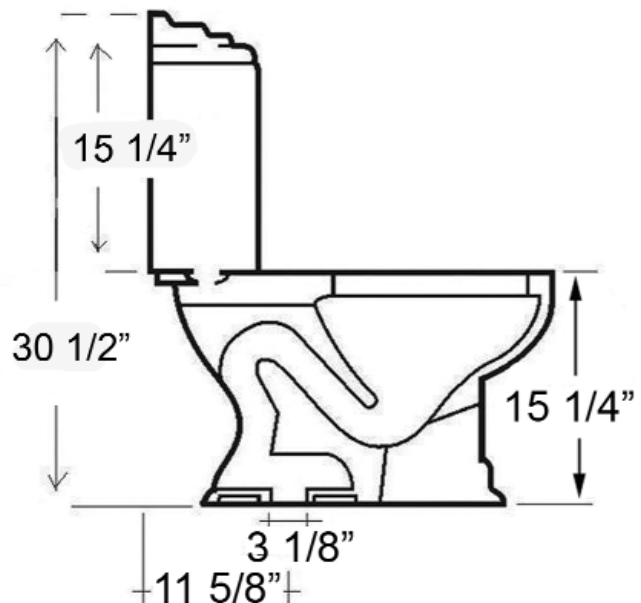

VICTORIA ROUND FRONT TOILET

Cat. No.
2-523

Seat NOT included

W: 19 1/8"
D: 26 3/8"
H: 30 1/2"

Bowl Height: 15 1/4"
Footprint: 10" x 17 1/2"
Floor bolt to back of base: 5 1/4"
Floor bolt to front of base: 12 1/4"

Features:

- ▶ Made of Vitreous China
- ▶ Syphon Jet Flush
- ▶ 1.6 GPF
- ▶ Glazed Trapway
- ▶ 12" Rough
- ▶ White Plastic Flush Handle Included
- ▶ Decorative Flush Handle Available in 4 Finishes (5595)
- ▶ Soft Close Seat Available in 3 Colors (SCSRF)

Dimensions of fixture are nominal and may vary within the range of tolerances established by ASME Standard A112.19.2-2008. Dimensions and specifications subject to change without notice.