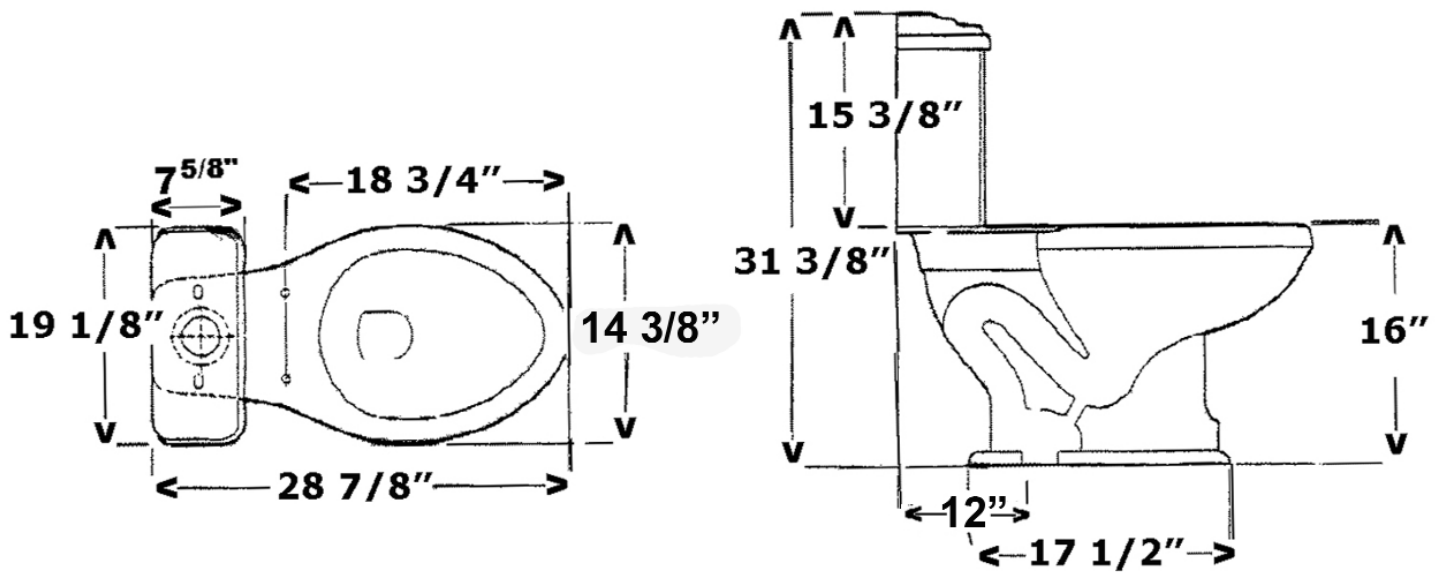

STANFORD ELONGATED FRONT TOILET

Cat. No.
2-420

W: 19 1/8"
D: 28 7/8"
H: 31 3/8"

Seat NOT included

Bowl Height: 16"
Footprint: 10" x 17 1/2"

Features:

- ▶ Made of Vitreous China
- ▶ 3" Wash Down Flush
- ▶ 1.6 GPF
- ▶ Glazed Trapway
- ▶ 12" Rough
- ▶ MaP Test Rating of 1000
- ▶ White Plastic Flush Handle Included
- ▶ Decorative Flush Handle Available in 4 Finishes (5595)
- ▶ Self Closing Seat Available in 3 Colors (SCSEL)

Colors:

WH White
BQ Bisque
BL Black

Handle Finishes:

BP Polished Brass
CP Polished Chrome
SN Brushed Nickel
PN Polished Nickel

Compliance Certification
Meets or exceeds the following specifications: ASME A112.19.2:2008 and CSA B45.1-08 for ceramic plumbing fixtures.

Dimensions of fixture are nominal and may vary within the range of tolerances established by ASME Standard A112.19.2-2008. Dimensions and specifications subject to change without notice.