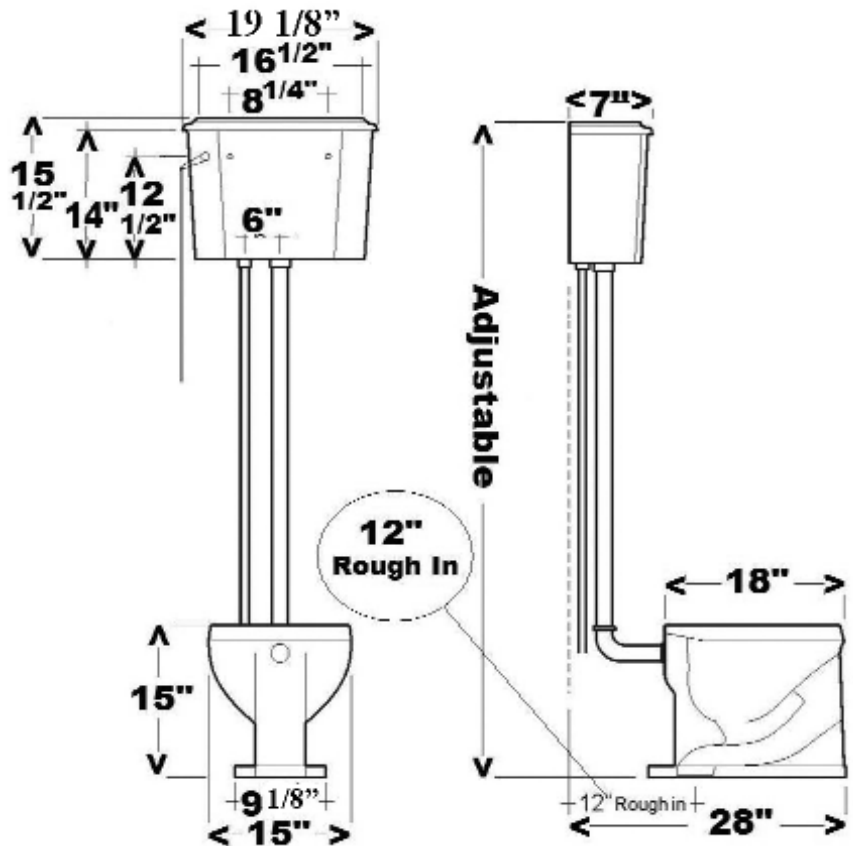

# VICTORIA HIGH TANK TOILET

Cat. No.  
2-413

Seat NOT included

W: 19 1/8"  
D: 28"  
H: 60"- 72" from back of spud bowl  
to bottom of tank (Adjustable)

Bowl height: 15"  
Footprint: 9 1/8" x 19 1/2"

## Features:

- ▶ Bowl and Tank Made of White Vitreous China
- ▶ Round Front
- ▶ 1.6 GPF
- ▶ Wash Down Flush
- ▶ Glazed Trapway
- ▶ Trim Kit Available in 4 Finishes
- ▶ Soft Close Seat Available (SCSRF)

## Trim Finishes:

BP Polished Brass  
CP Polished Chrome  
SN Brushed Nickel  
PN Polished Nickel

**Compliance Certification**  
Meets or exceeds the following specifications: ASME A112.19.2  
2008 and CSA B45.1-08 for ceramic plumbing fixtures.

Dimensions of fixture are nominal and may vary within the range of tolerances established by ASME Standard A112.19.2-2008. Dimensions and specifications subject to change without notice.