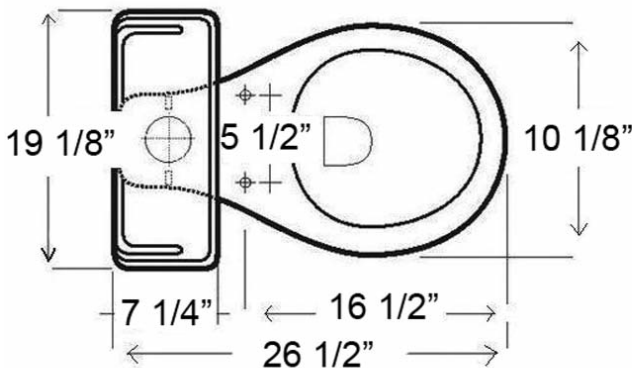

# STANFORD ROUND FRONT TOILET

Cat. No.  
2-409

Seat NOT Included

W: 19 1/8"  
D: 26 1/2"  
H: 31 3/8"

Bowl Height: 15"  
Footprint: 10" x 17 1/2"

## Features:

- ▶ Made of Vitreous China
- ▶ Syphon Jet Flush
- ▶ 1.6 GPF
- ▶ Glazed Trapway
- ▶ White Plastic Flush Handle Included
- ▶ Decorative Flush Handle Available in 4 Finishes (5595)
- ▶ Soft Close Seat Available in 3 Colors (SCSRF)

Dimensions of fixture are nominal and may vary within the range of tolerances established by ASME Standard A112.19.2-2008. Dimensions and specifications subject to change without notice.