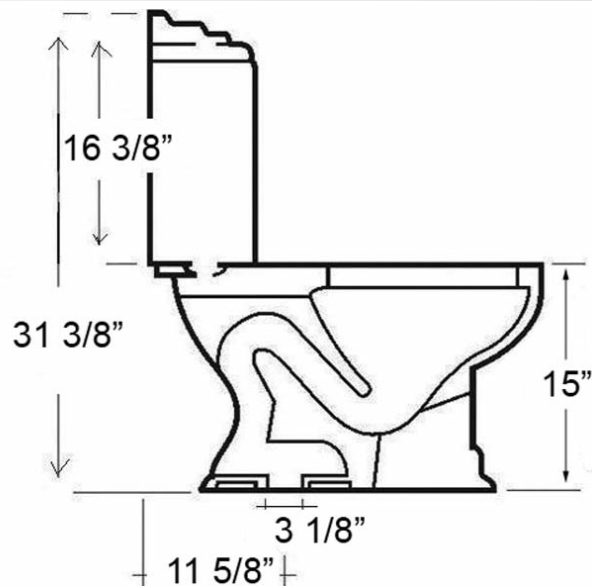

# STANFORD ROUND FRONT TOILET

Cat. No.  
2-409

Seat NOT Included

W: 19 1/8"  
D: 26 1/2"  
H: 31 3/8"

Bowl Height: 15"  
Footprint: 10" x 17 1/2"

## Features:

- ▶ Made of Vitreous China
- ▶ Syphon Jet Flush
- ▶ 1.6 GPF
- ▶ Glazed Trapway
- ▶ White Plastic Flush Handle Included
- ▶ Decorative Flush Handle Available in 4 Finishes (5595)
- ▶ Soft Close Seat Available in 3 Colors (SCSRF)

Dimensions of fixture are nominal and may vary within the range of tolerances established by ASME Standard A112.19.2-2008. Dimensions and specifications subject to change without notice.