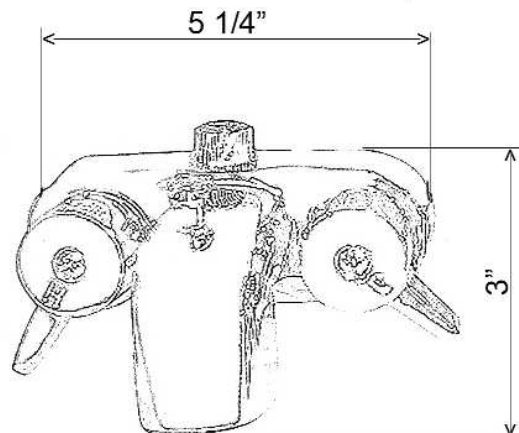

TUB CONVERTO SHOWER SPOUT WITH HANDLES

Cat. No.

195-S

Features:

- ▶ Compression fittings
- ▶ 3 3/8" centers
- ▶ Quarter turn
- ▶ F 3/8" connection
- ▶ Polished Chrome has metal handles
- ▶ Polished Brass has white plastic handles

Finishes:

CP Polished Chrome

PB Polished Brass

L: 3"
W: 5 1/4"
Depth: 4"

Depth with Nipples: 5 1/2"
Spout Opening: 1 1/4"

Dimensions are nominal and may vary. Dimensions and specifications subject to change without notice.