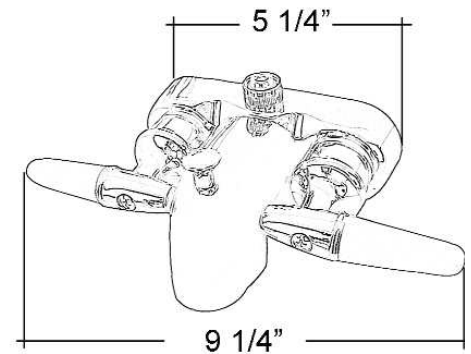

TUB CONVERTO SHOWER SPOUT WITH HANDLES

Cat. No.

195-S

Features:

- ▶ Compression fittings
- ▶ 3 3/8" centers
- ▶ Quarter turn
- ▶ F 3/8" connection
- ▶ Polished Chrome has metal handles
- ▶ Polished Brass has white plastic handles

Finishes:

CP Polished Chrome

PB Polished Brass

L: 3"
W: 5 1/4"
Depth: 4"

Depth with Nipples: 5 1/2"
Spout Opening: 1 1/4"

Dimensions are nominal and may vary. Dimensions and specifications subject to change without notice.