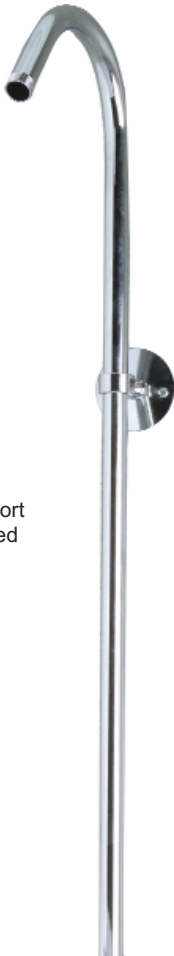

# SHOWER RISER

Cat. No.  
185R, 196R, 199R

Wall Support  
not included

## Features:

- ▶ Brass tubing
- ▶ Available In 50" (185R), 56" (199R) and 62" (196R)
- ▶ 50" and 56" available In Chrome and Brass
- ▶ 62" available in 4 finishes
- ▶ 5/8" outside diameter

## Finishes:

- CP** Polished Chrome
- BP** Polished Brass
- SN** Brushed Nickel
- ORB** Oil Rubbed Bronze

Dimensions are nominal and may vary. Dimensions and specifications subject to change without notice.