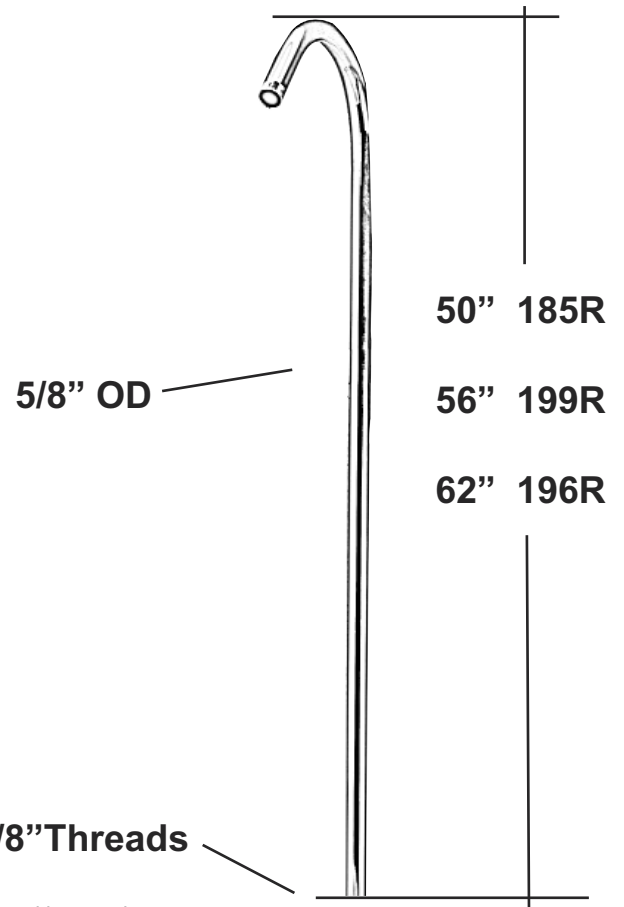

# SHOWER RISER

Cat. No.  
185R, 196R, 199R

Wall Support  
not included

## Features:

- ▶ Brass tubing
- ▶ Available In 50" (185R), 56" (199R) and 62" (196R)
- ▶ 50" and 56" available In Chrome and Brass
- ▶ 62" available in 4 finishes
- ▶ 5/8" outside diameter

## Finishes:

- CP** Polished Chrome
- BP** Polished Brass
- SN** Brushed Nickel
- ORB** Oil Rubbed Bronze

Dimensions are nominal and may vary. Dimensions and specifications subject to change without notice.