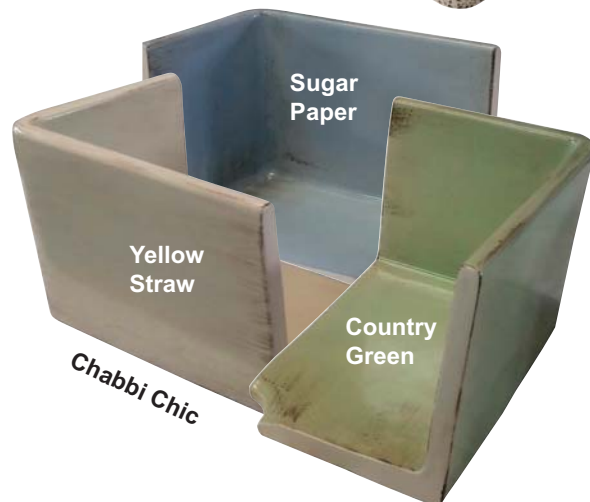

FSSB1070-DS Greer

Chabbi Chic

Available Now!

Barclay Products Limited
4000 Porett Drive • Gurnee, IL 60031
Toll Free 800-446-9700 • Fax 847-244-1259
www.barclayproducts.com