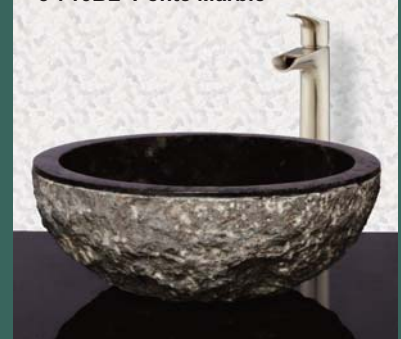

Barclay Products Limited
 4000 Porett Drive • Gurnee, IL 60031
 Toll Free 800-446-9700 • Fax 847-244-1259
www.barclayproducts.com

Back To Nature With Barclay

Transform your bath decor with the unrivaled beauty of a natural basin from Barclay. Our new stone basins feature natural exteriors and highly polished interiors with colors and patterns only Mother Nature can create. Choose from rugged Riverstone, opulent Marble, breath taking Onyx, age-old Petrified Wood or exotic Teak Root. Skilled craftsmen reveal the inner beauty of the natural stone to create a display piece that will grace your home for many years to come. These basins are hand made from natural stone so no two are alike.

5-100 Baltoro Riverstone

5-704BL LaPaz Marble

5-102 Cortez Riverstone

5-708BE Pele Marble

5-104 Dillon Riverstone

5-710BL Ponte Marble

In Stock Now!

Barclay Products Limited
4000 Porett Drive • Gurnee, IL 60031
Toll Free 800-446-9700 • Fax 847-244-1259
www.barclayproducts.com